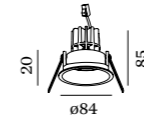

DEEP

CEILING RECESSED

1.0 LED

LED 7/10W | 350-500mA | 18Vf
COB 3-step | excl. power supply
aluminium powder coated

0.31kg IP20 3-0.3-D P 36°

76 90 4-30

CODE
112161W_
112161S_
112161B_

blade springs