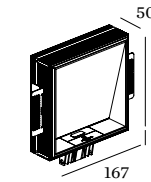

1.7

LED 4/6W | 500-700mA | 6Vf
PCB 3-step | excl. power supply
aluminium powder coated
lacquered

0.41kg IP20 0.3-10

170x176 55 2-25

3000K | >80 CRI | 280-340lm

	CODE
	304471W4
	304471S4

ALWAYS USE

power supply

	CODE
500mA | 6W	90214201
700mA | 6W	90215203

more power supplies on page 468