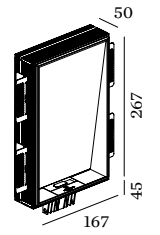

2.7

LED 4/6W | 500-700mA | 6Vf
PCB 3-step | excl. power supply
aluminium powder coated
lacquered

0.55kg IP20 0.3-10

270x176 55 2-25

3000K | >80 CRI | 280-340lm

	CODE
	304571W4
	304571S4

ALWAYS USE

power supply

	CODE
500mA | 6W	90214201
700mA | 6W	90215203

more power supplies on page 468