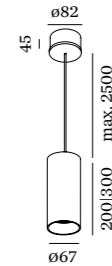

RAY

CEILING SUSPENDED

2.0 | 3.0 LED

LED 8W | 220-240VAC | 50-60Hz
COB 2-step | incl. PS | phase-cut dim
aluminium powder coated
brushed

0.62 | 0.76kg | IP20 | 0.3° | 36°

2.0

200mm	CODE
	207764W
	207764L
	207764P
	207764B

3.0

300mm	CODE
	207864W
	207864L
	207864P
	207864B

Light Colour Selection

LUMEN	CRI	CODE
2700K	480 >80	2
3000K	480 >80	4
1800-2850K	410 >90	9

2.0 | 3.0 PAR16

PAR16 max. 35W | GU10
220-240VAC | 50-60Hz
aluminium powder coated
brushed

0.54 | 0.68kg | IP20 | 0.9°

2.0

200mm	CODE
	207720W0
	207720L0
	207720P0
	207720B0

3.0

300mm	CODE
	207820W0
	207820L0
	207820P0
	207820B0

OPTIONAL

PAR16 LED GU10 6W
phase-cut dim

	CODE
2700K	901228W2
3000K	901228W4
1800-2850K	901229S9