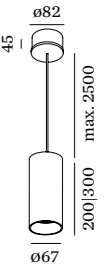

RAY

CEILING SUSPENDED

2.0 | 3.0 LED

LED 8W | 220-240VAC | 50-60Hz
COB 2-step | incl. PS | phase-cut dim
aluminium powder coated
brushed

0.62 | 0.76kg | IP20 | 0.3° | 36°

2.0

200mm	CODE
	207764W
	207764L
	207764P
	207764B

3.0

300mm	CODE
	207864W
	207864L
	207864P
	207864B

Light Colour Selection

LUMEN	CRI	CODE
2700K	480 >80	2
3000K	480 >80	4
1800-2850K	410 >90	9

2.0 | 3.0 PAR16

PAR16 max. 35W | GU10
220-240VAC | 50-60Hz
aluminium powder coated
brushed

0.54 | 0.68kg | IP20 | 0.9°

2.0

200mm	CODE
	207720W0
	207720L0
	207720P0
	207720B0

3.0

300mm	CODE
	207820W0
	207820L0
	207820P0
	207820B0

OPTIONAL

PAR16 LED GU10 6W
phase-cut dim

	CODE
2700K	901228W2
3000K	901228W4
1800-2850K	901229S9