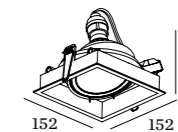

PLANO

CEILING RECESSED

1.0 LED111

LED 13W | 220-240VAC | 50-60Hz
AC-COB 3-step | phase-cut dim
aluminium powder coated

0.65kg IP20 0.3° 38°

141x145 35°/35° 355° 90° 2-18

	CODE
	118368W
	118368S

Light Colour Selection

	LUMEN | CRI	CODE
2700K	715 | >80	2
3000K	730 | >80	4

OPTIONAL

	CODE
plasterkit	90017106

1.0 ES111

ES111 max.75W | GU10
220-240VAC | 50-60Hz
aluminium powder coated

0.41kg IP20 0.9°

141x145 35°/35° 355° 145° 2-18

	CODE
	118320W0
	118320S0

OPTIONAL

ES111 LED GU10 13W
phase-cut dim

	CODE
2700K | 530lm	901528S2
3000K | 540lm	901528S4

more lamps and specs on page 471

	CODE
plasterkit	90017106

1.0 QR111

QR111 max.75W | G53
12V | excl. transformer
aluminium powder coated

0.41kg IP20 0.9°

141x145 35°/35° 355° 90° 2-18

	CODE
	118330W0
	118330S0

ALWAYS USE

transformer

	CODE
12V | 60W	90221902
12V | 105W	90221903

OPTIONAL

	CODE
plasterkit	90017106