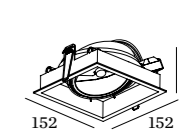

PLANO

CEILING RECESSED

1.0 LED111

LED 13W | 220-240VAC | 50-60Hz
AC-COB 3-step | phase-cut dim
aluminium powder coated

0.65kg IP20 0.3° 38°

141x145 35°/35° 355° 90° 2-18

	CODE
	118368W
	118368S

Light Colour Selection

	LUMEN | CRI	CODE
2700K	715 | >80	2
3000K	730 | >80	4

OPTIONAL

	CODE
plasterkit	90017106

1.0 ES111

ES111 max.75W | GU10
220-240VAC | 50-60Hz
aluminium powder coated

0.41kg IP20 0.9°

141x145 35°/35° 355° 145° 2-18

	CODE
	118320W0
	118320S0

OPTIONAL

ES111 LED GU10 13W
phase-cut dim

	CODE
2700K | 530lm	901528S2
3000K | 540lm	901528S4

more lamps and specs on page 471

	CODE
plasterkit	90017106

1.0 QR111

QR111 max.75W | G53
12V | excl. transformer
aluminium powder coated

0.41kg IP20 0.9°

141x145 35°/35° 355° 90° 2-18

	CODE
	118330W0
	118330S0

ALWAYS USE

transformer

	CODE
12V | 60W	90221902
12V | 105W	90221903

OPTIONAL

	CODE
plasterkit	90017106