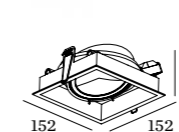

PLANO

CEILING RECESSED

1.0 LED111

LED 13W | 220-240VAC | 50-60Hz
AC-COB 3-step | phase-cut dim
aluminium powder coated

0.65kg IP20 0.3° 38°

141x145 35°/35° 355° 90° 2-18

	CODE
	118368W
	118368S

Light Colour Selection

	LUMEN | CRI	CODE
2700K	715 | >80	2
3000K	730 | >80	4

OPTIONAL

	CODE
plasterkit	90017106

1.0 ES111

ES111 max.75W | GU10
220-240VAC | 50-60Hz
aluminium powder coated

0.41kg IP20 0.9°

141x145 35°/35° 355° 145° 2-18

	CODE
	118320W0
	118320S0

OPTIONAL

ES111 LED GU10 13W
phase-cut dim

	CODE
2700K | 530lm	901528S2
3000K | 540lm	901528S4

more lamps and specs on page 471

	CODE
plasterkit	90017106

1.0 QR111

QR111 max.75W | G53
12V | excl. transformer
aluminium powder coated

0.41kg IP20 0.9°

141x145 35°/35° 355° 90° 2-18

	CODE
	118330W0
	118330S0

ALWAYS USE

transformer

	CODE
12V | 60W	90221902
12V | 105W	90221903

OPTIONAL

	CODE
plasterkit	90017106