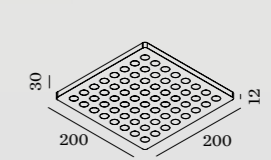

CORO  
CEILING SURFACE

**2.0**

LED 16W | 220-240VAC | 50-60Hz  
PCB 3-step | incl. PS | phase-cut dim  
corian® glacier white | aluminium

1.59kg IP20

3000K | >85 CRI | 2130lm

CODE  
137674W4

**2.5**

LED 20W | 220-240VAC | 50-60Hz  
PCB 3-step | incl. PS | phase-cut dim  
corian® glacier white | aluminium

1.79kg IP20

3000K | >85 CRI | 2810lm

CODE  
137774W4