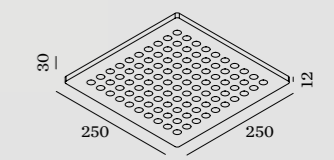

CORO  
CEILING SURFACE

**2.0**

LED 16W | 220-240VAC | 50-60Hz  
PCB 3-step | incl. PS | phase-cut dim  
corian® glacier white | aluminium

1.59kg IP20

3000K | >85 CRI | 2130lm

CODE  
137674W4

**2.5**

LED 20W | 220-240VAC | 50-60Hz  
PCB 3-step | incl. PS | phase-cut dim  
corian® glacier white | aluminium

1.79kg IP20

3000K | >85 CRI | 2810lm

CODE  
137774W4