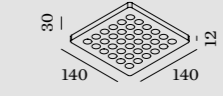

CORO
CEILING SURFACE

1.1

LED 8W | 220-240VAC | 50-60Hz
PCB 3-step | incl. power supply
corian® glacier white | aluminium

0.37kg IP20

3000K | >85 CRI | 930lm

CODE
137173W4

1.3

LED 9W | 220-240VAC | 50-60Hz
PCB 3-step | incl. power supply
corian® glacier white | aluminium