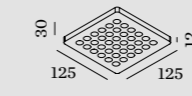

CORO
CEILING SURFACE

1.1

LED 8W | 220-240VAC | 50-60Hz
PCB 3-step | incl. power supply
corian® glacier white | aluminium

0.37kg IP20

3000K | >85 CRI | 930lm

CODE
137173W4

1.3

LED 9W | 220-240VAC | 50-60Hz
PCB 3-step | incl. power supply
corian® glacier white | aluminium