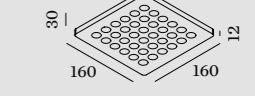

CORO
CEILING SURFACE

1.1

LED 8W | 220-240VAC | 50-60Hz
PCB 3-step | incl. power supply
corian® glacier white | aluminium

0.37kg IP20

3000K | >85 CRI | 930lm

CODE
137173W4

1.3

LED 9W | 220-240VAC | 50-60Hz
PCB 3-step | incl. power supply
corian® glacier white | aluminium

0.43kg IP20

3000K | >85 CRI | 1340lm

CODE
137273W4

1.4

LED 8W | 220-240VAC | 50-60Hz
PCB 3-step | incl. power supply
corian® glacier white | aluminium

0.62kg IP20

3000K | >85 CRI | 670lm

CODE
137373W4