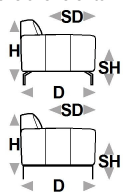

↑ fold following the dotted line ↑

soho. premium 759

L Length - H Height - D Depth - SH Seat Height - SD Seat Depth
Dimensions refer to maximum sizes.

dimensions	L 176 H82 D95 SH43 SD58	L 176 H82 D95 SH43 SD58	L 196 H82 D95 SH43 SD58	L 196 H82 D95 SH43 SD58	L 216 H82 D95 SH43 SD58
version code	200	C 89	240	C 90	300
Description	2 seater	foot 2 seater	2 1/2 seater	foot 2 1/2 seater	3 seater
L 216 H82 D95 SH43 SD58 C 95	L 95 H43 D50 SH- SD- 635	L 95 H43 D50 SH- SD- E 10	L 55 H50 D12 SH- SD- A 50	L 98 H82 D95 SH43 SD58 110	L 98 H82 D95 SH43 SD58 D 14
foot 3 seater	rectangular ottoman	foot rectangular ottoman	soho pillow	1 right arm facing chair	foot 1 raf chair
L 98 H82 D95 SH43 SD58 120	L 98 H82 D95 SH43 SD58 D 15	L 172 H82 D95 SH43 SD58 251	L 172 H82 D95 SH43 SD58 C 91	L 172 H82 D95 SH43 SD58 252	L 172 H82 D95 SH43 SD58 C 92
1 left arm facing chair	foot 1 laf chair	1 right arm fac. 2 1/2 str	foot 1 raf 2 1/2 str	1 left arm fac. 2 1/2 str	foot 1 laf 2 1/2 str
L 216 H82 D95 SH43 SD58 347	L 216 H82 D95 SH43 SD58 D 18	L 216 H82 D95 SH43 SD58 348	L 216 H82 D95 SH43 SD58 D 19	L 95 H82 D95 SH43 SD58 040	L 95 H82 D95 SH43 SD58 O 01
1right arm facing 3/3 str	foot 1raf 3/3 str	1left arm facing 3/3 str	foot 1laf 3/3 str	square corner	foot square corner

↓ fold following the dotted line ↓

↑ fold following the dotted line ↑

soho. premium 759

L Length - H Height - D Depth - SH Seat Height - SD Seat Depth
Dimensions refer to maximum sizes.

dimensions

version code	Description	version code	Description	version code	Description	version code	Description	version code	Description	version code	Description
008	rhf paolina dormeuse	O50	foot rhf paolina dormeuse	009	lhf paolina dormeuse	O51	foot lhf paolina dormeuse	043	sq.cor.chr.sq.mer. rig.fac.	C87	foot sq.c.chr.sq.mer.ri.fa
044	sq.cor.chr.sq.mer.le fac.	C88	foot sq.c.chr.sq.mer.le.fa	410	chaise lon.raf arm fac	C96	foot ch.lon.raf arm fac	420	chaise lon.lft arm fac	X10	009 + 251
Z02	252 + 410	Z21	252 + 043	Z60	120 + 040 + 251						