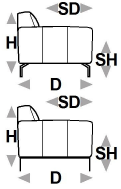

↑ fold following the dotted line ↑

soho. premium 759

L Length - H Height - D Depth - SH Seat Height - SD Seat Depth
Dimensions refer to maximum sizes.

dimensions	L 176 H82 D95 SH43 SD58	L 176 H82 D95 SH43 SD58	L 196 H82 D95 SH43 SD58	L 196 H82 D95 SH43 SD58	L 216 H82 D95 SH43 SD58
version code	200	C 89	240	C 90	300
Description	2 seater	foot 2 seater	2 1/2 seater	foot 2 1/2 seater	3 seater
L 216 H82 D95 SH43 SD58 C 95	L 95 H43 D50 SH- SD- 635	L 95 H43 D50 SH- SD- E 10	L 55 H50 D12 SH- SD- A 50	L 98 H82 D95 SH43 SD58 110	L 98 H82 D95 SH43 SD58 D 14
foot 3 seater	rectangular ottoman	foot rectangular ottoman	soho pillow	1 right arm facing chair	foot 1 raf chair
L 98 H82 D95 SH43 SD58 120	L 98 H82 D95 SH43 SD58 D 15	L 172 H82 D95 SH43 SD58 251	L 172 H82 D95 SH43 SD58 C 91	L 172 H82 D95 SH43 SD58 252	L 172 H82 D95 SH43 SD58 C 92
1 left arm facing chair	foot 1 laf chair	1 right arm fac. 2 1/2 str	foot 1 raf 2 1/2 str	1 left arm fac. 2 1/2 str	foot 1 laf 2 1/2 str
L 216 H82 D95 SH43 SD58 347	L 216 H82 D95 SH43 SD58 D 18	L 216 H82 D95 SH43 SD58 348	L 216 H82 D95 SH43 SD58 D 19	L 95 H82 D95 SH43 SD58 040	L 95 H82 D95 SH43 SD58 O 01
1right arm facing 3/3 str	foot 1raf 3/3 str	1left arm facing 3/3 str	foot 1laf 3/3 str	square corner	foot square corner

↓ fold following the dotted line ↓

↑ fold following the dotted line ↑

soho. premium 759

L Length - H Height - D Depth - SH Seat Height - SD Seat Depth
Dimensions refer to maximum sizes.

dimensions

version code	Description	version code	Description	version code	Description	version code	Description	version code	Description	version code	Description
008	rhf paolina dormeuse	O50	foot rhf paolina dormeuse	009	lhf paolina dormeuse	O51	foot lhf paolina dormeuse	043	sq.cor.chr.sq.mer. rig.fac.	C87	foot sq.c.chr.sq.mer.ri.fa
044	sq.cor.chr.sq.mer.le fac.	C88	foot sq.c.chr.sq.mer.le.fa	410	chaise lon.raf arm fac	C96	foot ch.lon.raf arm fac	420	chaise lon.lft arm fac	X10	009 + 251
Z02	252 + 410	Z21	252 + 043	Z60	120 + 040 + 251						