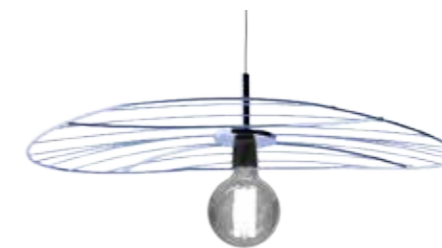

VOGUE SHED

Lampada a sospensione in metallo verniciata. Con lampadina SHED.
Metal Hanging lamp in gold finish or anthracite varnished. Whit shed bulb.
Luce 1xE27 - 52 W HES