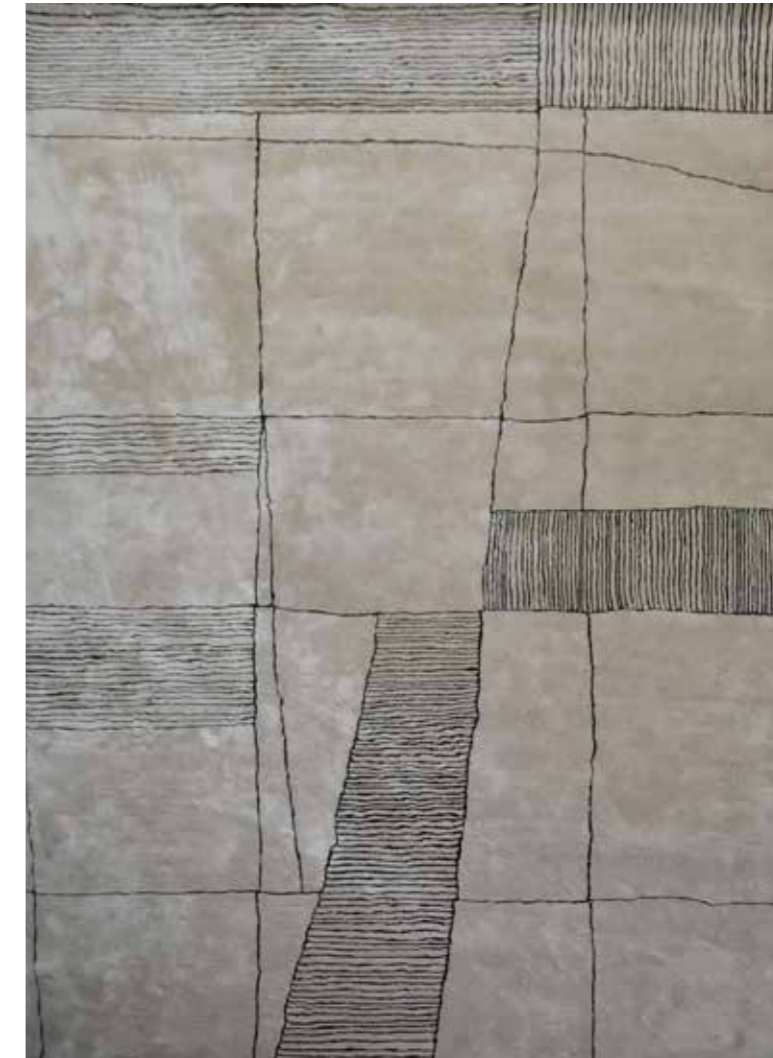

Klee chenille
S161X320
200x300 cm.

Tappeto in ciniglia
Chenille rug

Klee
S153X660
200x300 cm.

Tappeto hand-loom
100% viscosa tencel.
Hand-loom rug
100% viscose tencel.

Custom size € 110 mq.