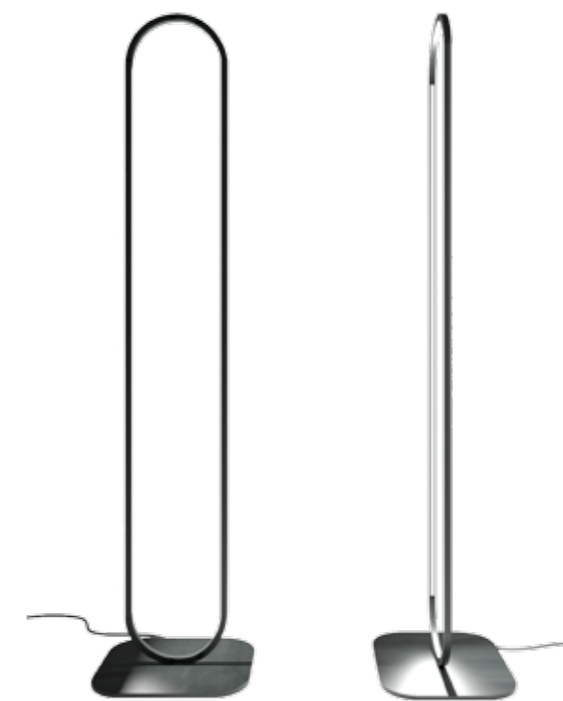

Geo. P426X560
Antracite / Anthracite