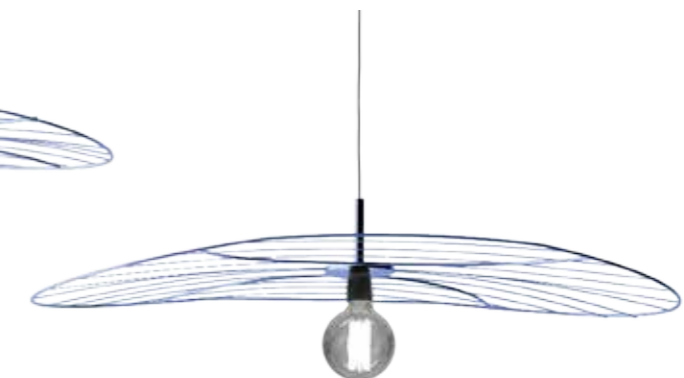

Lampada a sospensione in metallo verniciata. Con lampadina SHED.
Metal Hanging lamp in gold finish or anthracite varnished. Whit shed bulb.
Luce 1xE27 - 52 W HES

Vogue Shed Small. P381/2X300
Oro / Gold
120 x 80 cm

Vogue Shed Big. P382/2X399
Oro / Gold
190 x 110 cm

Vogue Shed Small. P381X300
Antracite / Anthracite
120 x 80 cm

Vogue Shed big. P382X399
Antracite / Anthracite
190 x 110 cm

Vogue Colors Shed Small. P381/CX360
120 x 80 cm