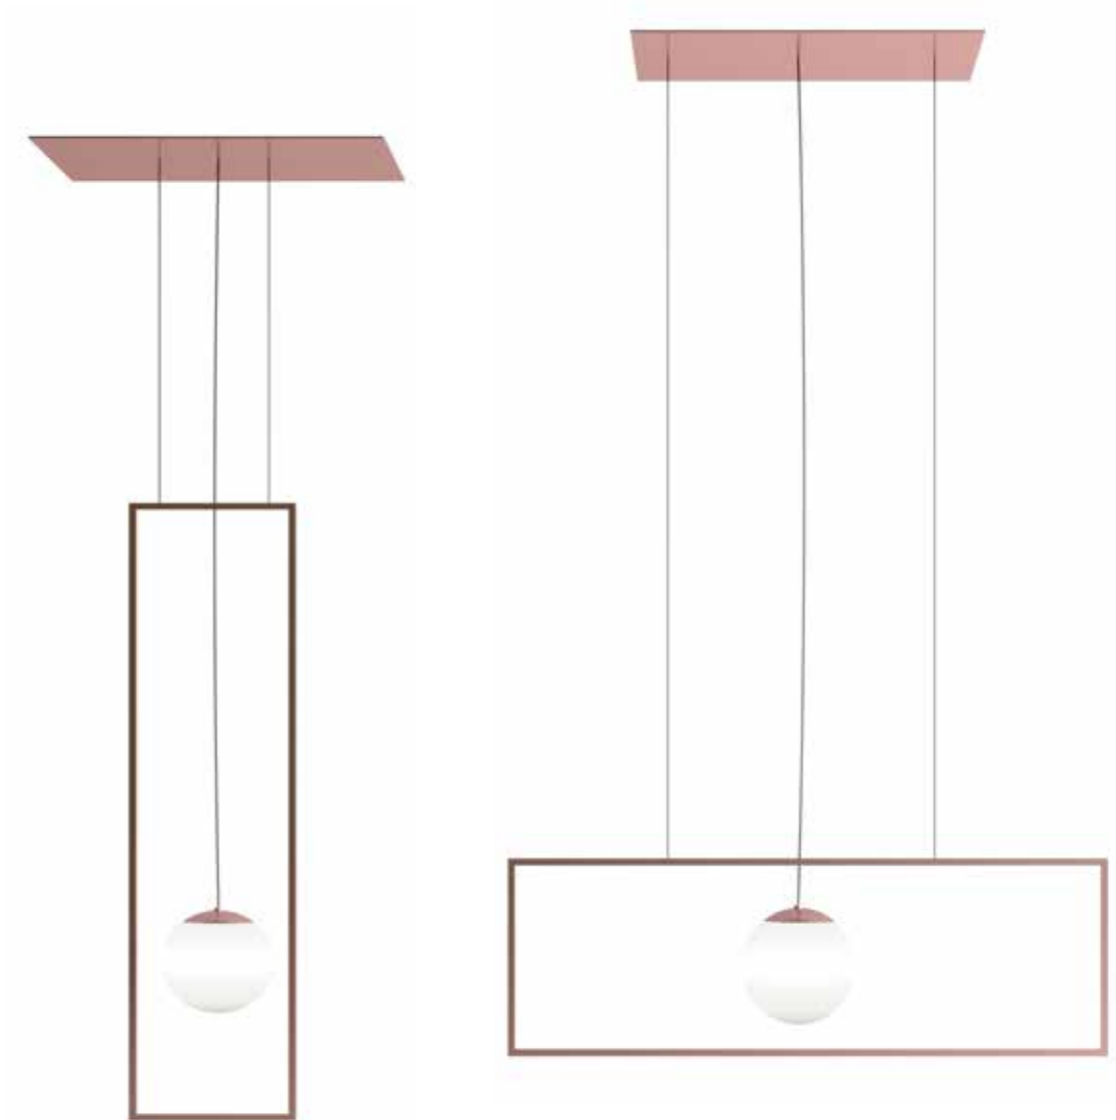

Eclipse. P438X140

Ø 20 cm

Lampada a sospensione con sfera in vetro Ø 20 cm. Struttura in oro.
Hanging lamp with glass sphere Ø 20 cm. Gold structure.

View. P441X290
Antracite / Anthracite

View. P441/2X415
Oro Rosa / Pink gold

30 x 80 cm

View. P442X290
Antracite / Anthracite

View. P442/2X415
Oro Rosa / Pink gold

80 x 30 cm

Lampada sospensione con sfera in vetro Ø 20 cm. Struttura in antracite o oro rosa.
Hanging lamp with glass sphere Ø 20 cm. Anthracite or pink gold structure.

Poline. C201/AX40
Ø 18 H 25 cm

Vaso in vetro trasparente con decoro.
Transparent glass vase with a decoration.

Poline. C201/BX35
Ø 15 H 35 cm

Vaso in vetro trasparente con decoro.
Transparent glass vase with a decoration.