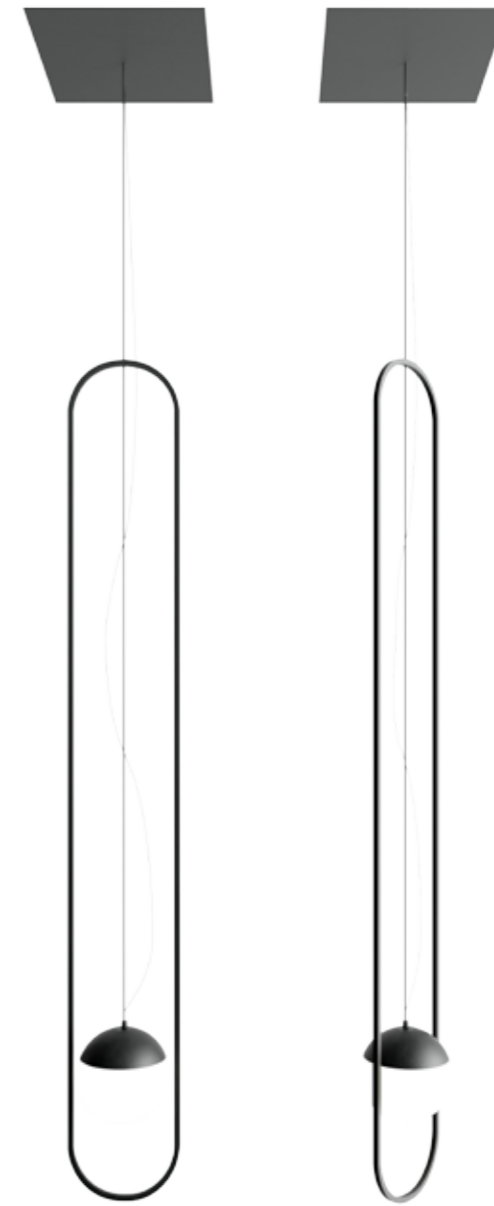

Lampada a sospensione in metallo verniciata. Con lampadina SHED.
Metal Hanging lamp in gold finish or anthracite varnished. Whit shed bulb.
Luce 1xE27 - 52 W HES

Vogue Shed Small. P381/2X300
Oro / Gold
120 x 80 cm

Eclipse. P438X140

Ø 20 cm

Lampada a sospensione con sfera in vetro Ø 20 cm. Struttura in oro.
Hanging lamp with glass sphere Ø 20 cm. Gold structure.

View. P441X290
Antracite / Anthracite

View. P441/2X415
Oro Rosa / Pink gold

30 x 80 cm

View. P442X290
Antracite / Anthracite

View. P442/2X415
Oro Rosa / Pink gold

80 x 30 cm

Lampada sospensione con sfera in vetro Ø 20 cm. Struttura in antracite o oro rosa.
Hanging lamp with glass sphere Ø 20 cm. Anthracite or pink gold structure.

GEO

Geo. P425X380
Antracite / Anthracite

Geo. P425/2X540
Oro Rosa / Pink gold

L 30 H 150 cm
Lampada sospensione con sfera in vetro Ø 20 cm. Struttura in antracite o oro rosa.
Hanging lamp with glass sphere Ø 20 cm. Anthracite or pink gold structure.