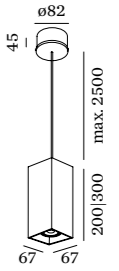

BOX

CEILING SUSPENDED

2.0 | 3.0 PAR16

PAR16 max.35W | GU10
220-240VAC | 50-60Hz
aluminium powder coated
brushed

0.62 | 0.79kg | IP20 | 0.9-1

2.0

200mm

	CODE
	207120W0
	207120L0
	207120P0
	207120B0

3.0

300mm

	CODE
	207220W0
	207220L0
	207220P0
	207220B0

OPTIONAL

PAR16 LED GU10 6W
phase-cut dim

	CODE
2700K	901228W2
3000K	901228W4
1800-2850K	901229S9

more lamps and specs on page 471