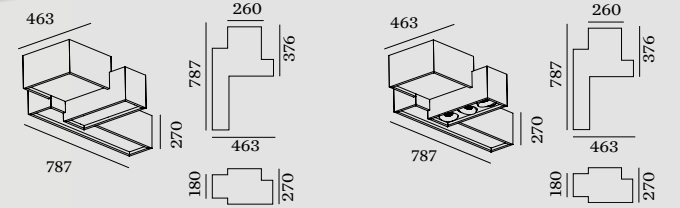

SHOWROOM PATRICK PONSEELE | DIRK COUSAERT - GROEP INTERIEUR ANZEGEM | BELGIUM

BEBOW

CEILING SURFACE

1.0

LED 35W | 220-240VAC | 50-60Hz
PCB 3-step | incl. PS | phase-cut dim
opal cover | two circuits
aluminium powder coated
opal PMMA cover

6.30kg | IP20 | 0.3

3000K | >80 CRI | 1820lm

Color	CODE
White	132184W4
Black	132184B4

2.0

LED 55W | 220-240VAC | 50-60Hz
PCB 3-step | incl. PS | phase-cut dim
opal cover + 3x spot | two circuits
aluminium powder coated
opal PMMA cover

6.70kg | IP20 | 0.3

3000K | >80 CRI | 3250lm

Color	CODE
White	132164W4
Black	132164B4