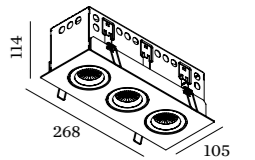

## 1.0 LED

LED 5/7W | 350-500mA | 13Vf  
COB 3-step | excl. power supply  
aluminium | steel powder coated

0.52kg IP20 0.3-1 P 36°

100x84 35°/35° 25°/25° 120 10-25

3000K | >80 CRI | 350-465lm

CODE
128161W4
128161B4