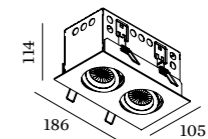

## 1.0 LED

LED 5/7W | 350-500mA | 13Vf  
COB 3-step | excl. power supply  
aluminium | steel powder coated

0.52kg IP20 0.3-1 P 36°

100x84 35°/35° 25°/25° 120 10-25

3000K | >80 CRI | 350-465lm

CODE
128161W4
128161B4