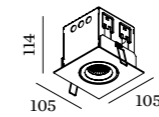

## 1.0 LED

LED 5/7W | 350-500mA | 13Vf  
COB 3-step | excl. power supply  
aluminium | steel powder coated

0.52kg IP20 0.3-1 P 36°

100x84 35°/35° 25°/25° 120 10-25

3000K | >80 CRI | 350-465lm

CODE
128161W4
128161B4