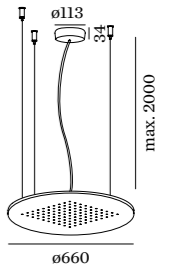

CORY
CEILING SUSPENDED

6.6

LED 14W | 220-240VAC | 50-60Hz
PCB 3-step | incl. PS | phase-cut dim
corian® glacier white | aluminium

5,75kg | IP20 | 0,3m

3000K | >85 CRI | 1820lm

CODE
206174W4