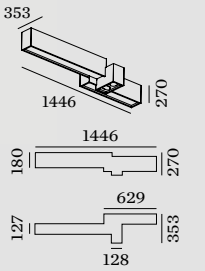

## CEILING SURFACE

### 3.0

LED 35W | 220-240VAC | 50-60Hz  
PCB 3-step | incl. PS | phase-cut dim  
opal cover | two circuits  
aluminium powder coated  
opal PMMA cover

8.00kg IP20  $\pm 0.3$

3000K | >80 CRI | 1910lm

	CODE
	132284W4
	132284B4

### 4.0

LED 48W | 220-240VAC | 50-60Hz  
PCB 3-step | incl. PS | phase-cut dim  
opal cover + 2x spot | two circuits  
aluminium powder coated  
opal PMMA cover

8.30kg IP20  $\pm 0.3$

3000K | >80 CRI | 2850lm