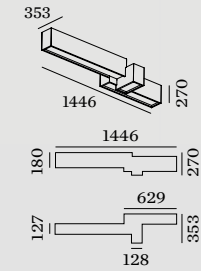

### 3.0

LED 35W | 220-240VAC | 50-60Hz  
PCB 3-step | incl. PS | phase-cut dim  
opal cover | two circuits  
aluminium powder coated  
opal PMMA cover

8.00kg IP20  $\pm 0.3$

3000K | >80 CRI | 1910lm

	CODE
	132284W4
	132284B4

### 4.0

LED 48W | 220-240VAC | 50-60Hz  
PCB 3-step | incl. PS | phase-cut dim  
opal cover + 2x spot | two circuits  
aluminium powder coated  
opal PMMA cover

8.30kg IP20  $\pm 0.3$

3000K | >80 CRI | 2850lm