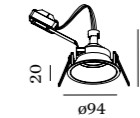

1.0 MR16

QR-CBC51 max. 35W | GU5.3
12V | excl. transformer
aluminium powder coated

0.26kg | IP44 | 0.9°-D

87 | 90 | 4-30

	CODE
	112610W0
	112610S0
	112610B0

ALWAYS USE

transformer

	CODE
12V | 60W	90221902
12V | 105W	90221903