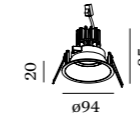

## 1.0 LED

LED 7/10W | 350-500mA | 18Vf  
COB 3-step | excl. power supply  
aluminium powder coated

0.32kg | IP44 | 0.3° | 36°

87 | 90 | 4-30

	CODE
	112661W
	112661S
	112661B