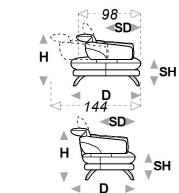

↑ fold following the dotted line ↑

alicudi.premium 1175

L Length - H Height - D Depth - SH Seat Height - SD Seat Depth
Dimensions refer to maximum sizes of the version with closed mechanism (where available).

dimensions	L 179 H82 D112 SH45 SD56	L 199 H82 D112 SH45 SD56	L 219 H82 D112 SH45 SD56	L 179 H82 D102 SH45 SD56	L 199 H82 D102 SH45 SD56
version code	200	240	300	O59	O55
Description	2 seater	2 1/2 seater	3 seater	fixed back 2 seater	fixed back 2 1/2 seater
L 219 H82 D102 SH45 SD56	L 90 H45 D70 SH- SD-	L 100 H82 D112 SH45 SD56	L 100 H82 D112 SH45 SD56	L 110 H82 D112 SH45 SD57	L 110 H82 D112 SH45 SD57
O56	635	110	120	114	124
fixed back 3 seater	rectangular ottoman	1 right arm facing chair	1 left arm facing chair	rhf maxi chair	lhf maxi chair
L 179 H82 D112 SH45 SD57	L 179 H82 D112 SH45 SD57	L 199 H82 D112 SH45 SD57	L 199 H82 D112 SH45 SD57	L 100 H82 D152 SH45 SD97	L 100 H82 D152 SH45 SD97
251	252	310	320	410	420
1 right arm fac. 2 1/2 str	1 left arm fac. 2 1/2 str	1 right arm facing 3 str	1 left arm facing 3 str	chaise lon.rhf arm fac	chaise lon.lhf arm fac
L 110 H82 D152 SH45 SD97	L 110 H82 D152 SH45 SD97	L 125 H82 D125 SH45 SD57	L 158 H82 D112 SH45 SD57	L 178 H82 D112 SH45 SD57	L 127 H82 D112 SH45 SD57
601	602	040	243	330	168
maxi chaise lon.rgt arm fac.	maxi chaise lon.lft arm fac.	square corner	2 1/2 seater with no armrests	3 str with no armrests	chr no arms mer.rgt fac.ter.

↓ fold following the dotted line ↓

↑ fold following the dotted line ↑

alicudi.premium 1175

L Length - H Height - D Depth - SH Seat Height - SD Seat Depth
Dimensions refer to maximum sizes of the version with closed mechanism (where available).

dimensions

L 127
H82 D112 SH45 SD57
169

version code

Description

chr no arms
mer.lft fac. term.

↓ fold following the dotted line ↓