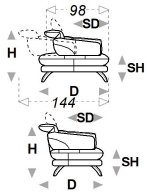

↑ fold following the dotted line ↑

alicudi.premium 1175

L Length - H Height - D Depth - SH Seat Height - SD Seat Depth
Dimensions refer to maximum sizes of the version with closed mechanism (where available).

dimensions	L 179 H82 D112 SH45 SD56	L 199 H82 D112 SH45 SD56	L 219 H82 D112 SH45 SD56	L 179 H82 D102 SH45 SD56	L 199 H82 D102 SH45 SD56
version code	200	240	300	O59	O55
Description	2 seater	2 1/2 seater	3 seater	fixed back 2 seater	fixed back 2 1/2 seater
L 219 H82 D102 SH45 SD56	L 90 H45 D70 SH- SD-	L 100 H82 D112 SH45 SD56	L 100 H82 D112 SH45 SD56	L 110 H82 D112 SH45 SD57	L 110 H82 D112 SH45 SD57
O56	635	110	120	114	124
fixed back 3 seater	rectangular ottoman	1 right arm facing chair	1 left arm facing chair	rhf maxi chair	lhf maxi chair
L 179 H82 D112 SH45 SD57	L 179 H82 D112 SH45 SD57	L 199 H82 D112 SH45 SD57	L 199 H82 D112 SH45 SD57	L 100 H82 D152 SH45 SD97	L 100 H82 D152 SH45 SD97
251	252	310	320	410	420
1 right arm fac. 2 1/2 str	1 left arm fac. 2 1/2 str	1 right arm facing 3 str	1 left arm facing 3 str	chaise lon.rhf arm fac	chaise lon.lhf arm fac
L 110 H82 D152 SH45 SD97	L 110 H82 D152 SH45 SD97	L 125 H82 D125 SH45 SD57	L 158 H82 D112 SH45 SD57	L 178 H82 D112 SH45 SD57	L 127 H82 D112 SH45 SD57
601	602	040	243	330	168
maxi chaise lon.rgt arm fac.	maxi chaise lon.lft arm fac.	square corner	2 1/2 seater with no armrests	3 str with no armrests	chr no arms mer.rgt fac.ter.

↓ fold following the dotted line ↓

↑ fold following the dotted line ↑

alicudi.premium 1175

L Length - H Height - D Depth - SH Seat Height - SD Seat Depth
Dimensions refer to maximum sizes of the version with closed mechanism (where available).

dimensions

L 127
H82 D112 SH45 SD57
169

version code

Description

chr no arms
mer.lft fac. term.

↓ fold following the dotted line ↓