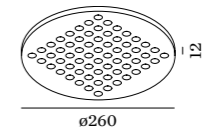

CORY
CEILING RECESSED

2.1

LED 12W | 220-240VAC | 50-60Hz
PCB 3-step | incl. PS | phase-cut dim
corian® glacier white | aluminium

0.74kg IP20 3-0,3-D

68 70 4-40

3000K | >85 CRI | 1550lm

CODE
126574W4

2.6

LED 16W | 220-240VAC | 50-60Hz
PCB 3-step | incl. PS | phase-cut dim
corian® glacier white | aluminium

0.99kg IP20 3-0,3-D

86 70 4-40

3000K | >85 CRI | 2130lm

CODE
126674W4

3.4

LED 20W | 220-240VAC | 50-60Hz
PCB 3-step | incl. PS | phase-cut dim
corian® glacier white | aluminium

1.46kg IP20 3-0,3-D

86 70 4-40

3000K | >85 CRI | 2810lm

CODE
126774W4