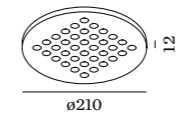

CORY
CEILING RECESSED

2.1

LED 12W | 220-240VAC | 50-60Hz
PCB 3-step | incl. PS | phase-cut dim
corian® glacier white | aluminium

0.74kg IP20 3-0,3-D

68 70 4-40

3000K | >85 CRI | 1550lm

CODE
126574W4