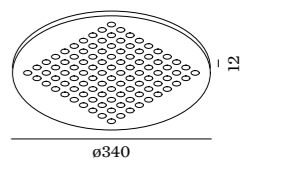

CORY
CEILING RECESSED

2.1

LED 12W | 220-240VAC | 50-60Hz
PCB 3-step | incl. PS | phase-cut dim
corian® glacier white | aluminium

0.74kg IP20 3-0,3-D

68 70 4-40

3000K | >85 CRI | 1550lm

CODE
126574W4

2.6

LED 16W | 220-240VAC | 50-60Hz
PCB 3-step | incl. PS | phase-cut dim
corian® glacier white | aluminium

0.99kg IP20 3-0,3-D

86 70 4-40

3000K | >85 CRI | 2130lm

CODE
126674W4

3.4

LED 20W | 220-240VAC | 50-60Hz
PCB 3-step | incl. PS | phase-cut dim
corian® glacier white | aluminium

1.46kg IP20 3-0,3-D

86 70 4-40

3000K | >85 CRI | 2810lm

CODE
126774W4