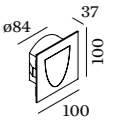

SMILE IN

WALL RECESSED

1.0

LED 4/6W | 350-500mA | 9Vf
COB 2-step | excl. power supply
aluminium powder coated
brushed

0.39kg IP20 0,3-1

86 40 4-40

3000K | >80 CRI | 280-370lm

	CODE
3000K	326151W4
4000K	702151L4

0.42kg IP20 0,3-1

86 40 4-40

3000K | >80 CRI | 280-370lm

	CODE
3000K	326251W4
4000K	703151L4

ALWAYS USE

power supply

	CODE
350mA 6W	90213202
500mA 6W	90214201

more power supplies on page 468