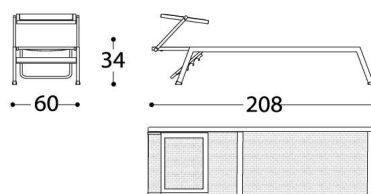

WHITE
GREY BATYLINE
DARK BROWN

IN	OUT
X	X
X	X
X	X

X	X
X	X
X	X

ml fabric 2,5

kg net 10

m³ package 0,539

STRUCTURAL COMPONENTS

SUNLOUNGER 60CM WITH SUNSCREEN WITH POWDER COATED ALUMINIUM FRAME, SEAT AND BACKREST IN BATYLINE.