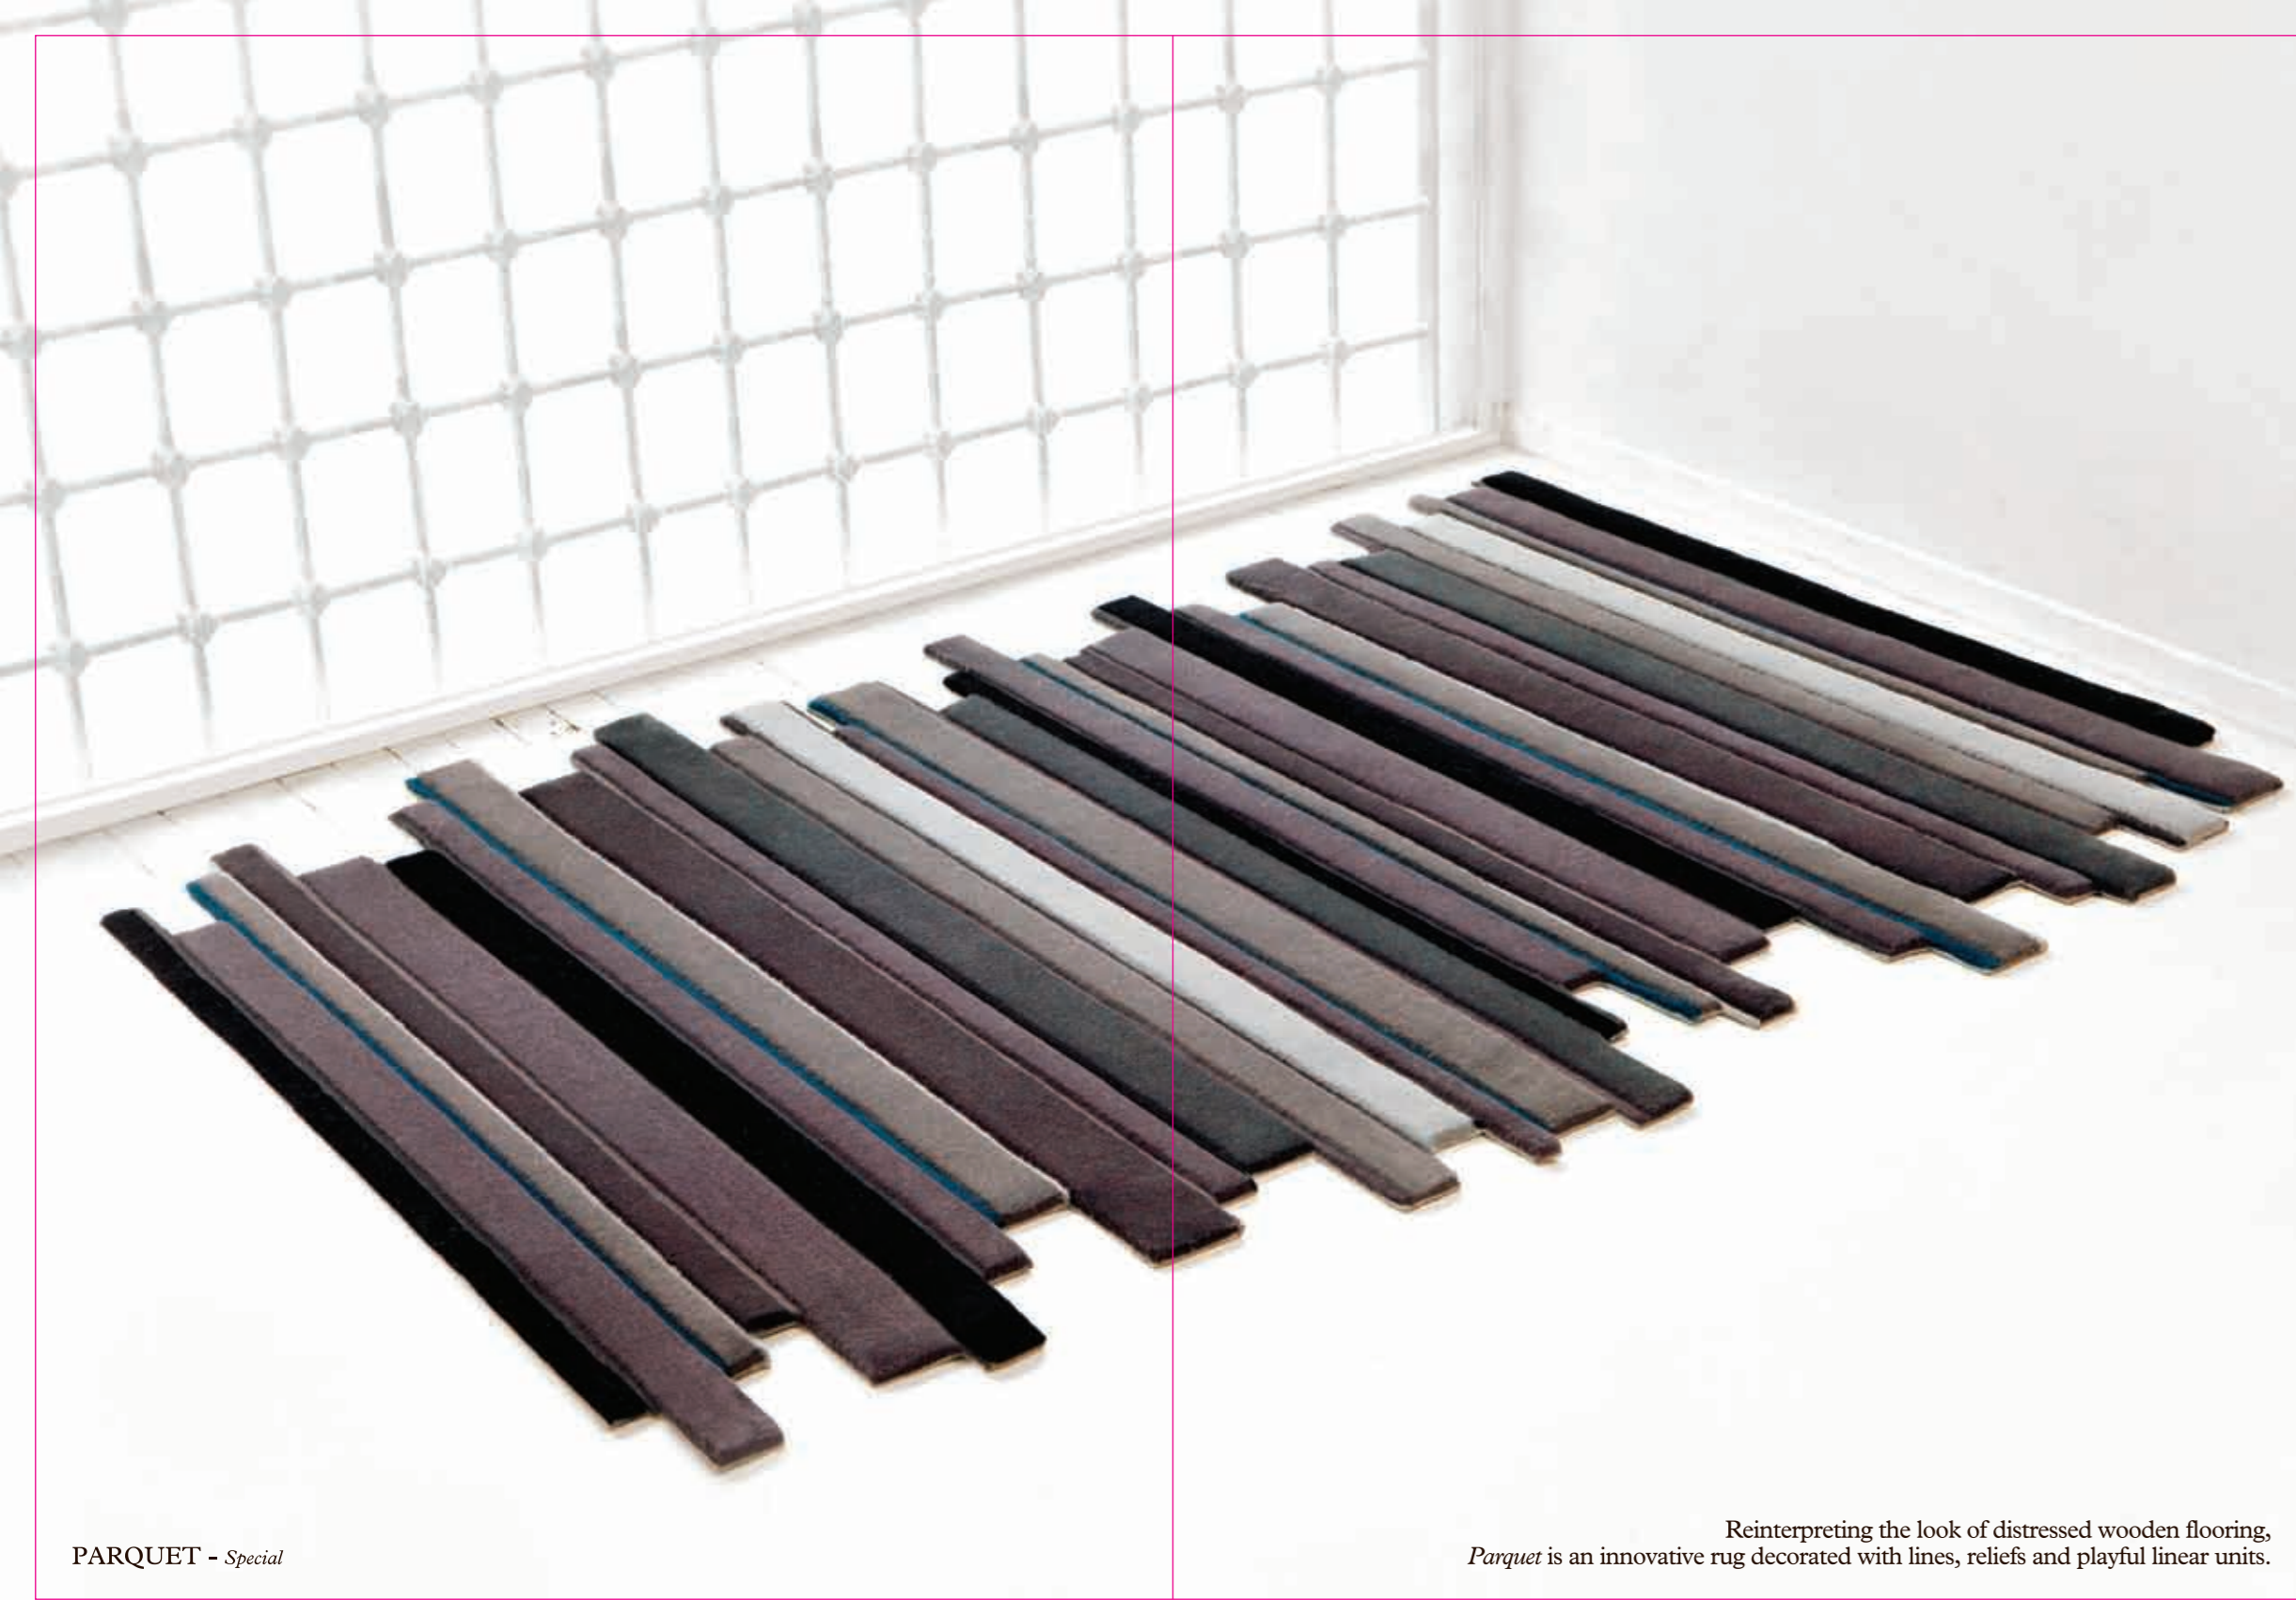

PARQUET - Special

Reinterpreting the look of distressed wooden flooring, *Parquet* is an innovative rug decorated with lines, reliefs and playful linear units.