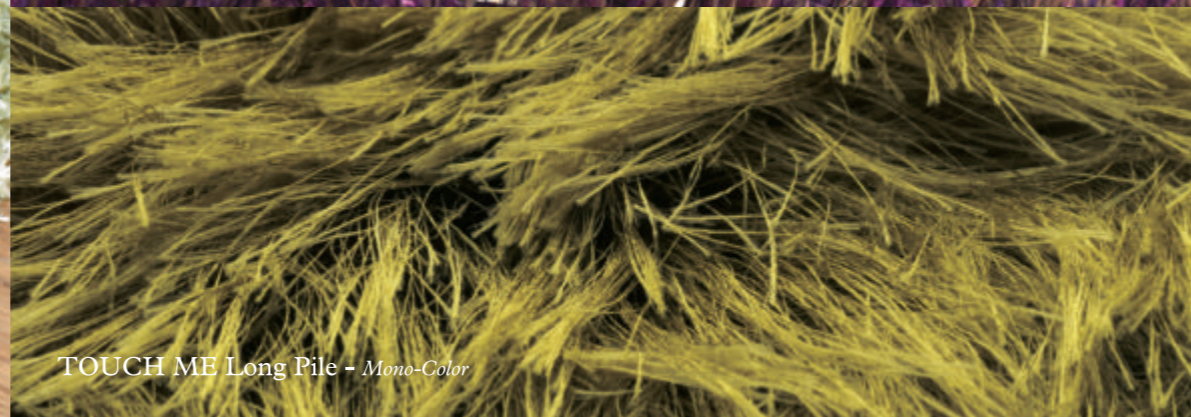

TOUCH ME Short Pile - *Multi-Color*