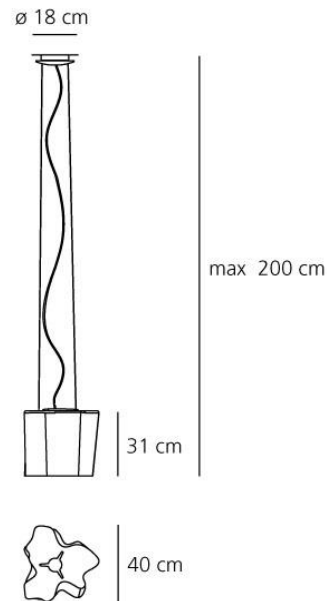

Available in four sizes and in four configurations: single, on line, 3x120° and 4x90°. Its modular shape lends itself to the creation and realisation of customized compositions, supplied as special project. Logico nano track is available with track adapter.

Light emission

● Diffused And Direct

IP 20

TECHNICAL DATA SHEET

FEATURES

Product name: Logico sospensione singola
Article Code: 0453020A
Colour: White
Material: Painted metal, blown glass
Series: Design
Environment: Indoor
Area contract: Hospitality Hotel,Hospitality Restaurant,Office

OPTICS

Emission: Diffused And Direct

DIMENSIONS

Length: cm 40
Width: cm 40
Height: cm 31
Base Diameter: cm 18
Max Height from ceiling: cm 200
Cutout shape:

LAMPS NOT INCLUDED

Category: FLUO
Number: 1
Lbs: Tc-tse
Watt: 20
Socket: E27
Type: Fb
Colour Rendering: 1b
Colour temperature (K): N/s

DIMENSIONS

LAMP

IP 20

LUMINAIR

Voltage: 220V-240V