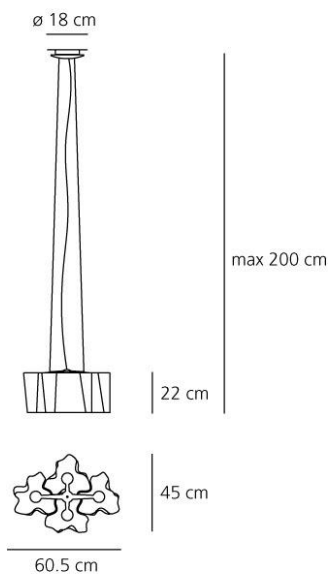

PRODUCT DATA SHEET

Logico sospensione mini 4x90°

**DESIGN BY :**

GerhardReichert,MicheleDe Lucchi
2006

MATERIALS :

Painted metal, blown glass

DESCRIPTION :

Suspension lamp composed by 4 elements on line. Painted metal structure, blown glass diffuser with polished-silk finish.

Light emission

● Diffused And Direct

TECHNICAL DATA SHEET

FEATURES

Product name:	Logico sospensione mini 4x90°
Article Code:	0699020A
Colour:	White
Material:	Painted metal, blown glass
Series:	Design
Environment:	Indoor
Area contract:	Hospitality Hotel,Hospitality Restaurant,Office

OPTICS

Emission: Diffused And Direct

DIMENSIONS

Length:	cm 60.5
Width:	cm 45
Height:	cm 22
Base Diameter:	cm 18
Max Height from ceiling:	cm 200
Cutout shape:	

LAMPS NOT INCLUDED

Category:	HALO
Number:	4
Lbs:	Qa60
Watt:	70 W
Socket:	E27
Type:	Hsgsa/c/ub
Luminous Flux (lm):	1180 lm
Colour Rendering:	1a
Colour temperature (K):	2900 K
Duration (h):	2000

DIMENSIONS**LAMP**

LUMINAIR

Voltage:

220V-240V