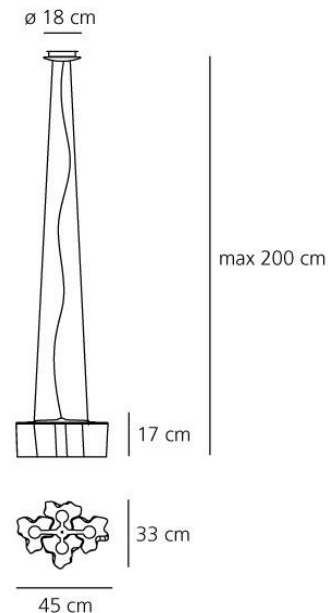

PRODUCT DATA SHEET

Logico sospensione micro 4x90°

DESIGN BY :

GerhardReichert,MicheleDe Lucchi
2006

MATERIALS :

Painted metal, blown glass

DESCRIPTION :

Suspension lamp composed by 4 elements on line. Painted metal structure, blown glass diffuser with polished-silk finish.

Available in four sizes and in four configurations: single, on line, 3x120° and 4x90°. Its modular shape lends itself to the creation and realisation of customized compositions, supplied as special project. Logico nano track is available with track adapter.

OPTICS

Emission:	Diffused And Direct
-----------	---------------------

DIMENSIONS

Length:	cm 60.5
Width:	cm 45
Height:	cm 22
Base Diameter:	cm 18
Max Height from ceiling:	cm 200
Cutout shape:	

LAMPS NOT INCLUDED

Category:	HALO
Number:	4
Lbs:	Qt26
Watt:	42
Socket:	E14
Type:	N/s
Colour Rendering:	1a
Colour temperature (K):	N/s

DIMENSIONS

LAMP

LUMINAIR

Voltage: 220V-240V