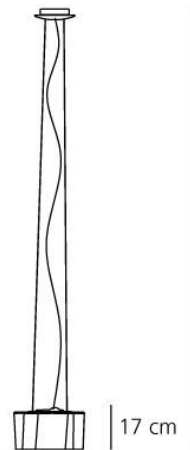

#### DESCRIPTION :

Suspension lamp composed by 3 elements. Painted metal structure, blown glass diffuser with polished-silk finish.

Available in four sizes and in four configurations: single, on line, 3x120° and 4x90°. Its modular shape lends itself to the creation and realisation of customized compositions, supplied as special project.

#### DIMENSIONS

Length:	cm 66
Width:	cm 66
Height:	cm 31
Base Diameter:	cm 18
Max Height from ceiling:	cm 200
Cutout shape:	

#### LAMPS NOT INCLUDED

Category:	HALO
Number:	3
Lbs:	Qt26
Watt:	42
Socket:	E14
Type:	N/s
Colour Rendering:	1a
Colour temperature (K):	N/s

#### DIMENSIONS

ø 18 cm

33 cm