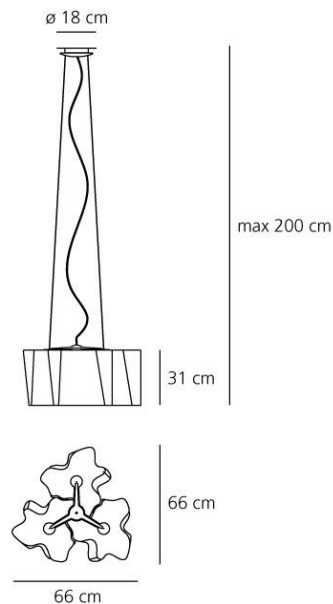

PRODUCT DATA SHEET

Logico sospensione 3x120°

**DESIGN BY :**

GerhardReichert,MicheleDe Lucchi
2006

MATERIALS :

Painted metal, blown glass

DESCRIPTION :

Suspension lamp composed by 3 elements. Painted metal structure, blown glass diffuser with polished-silk finish.

Available in four sizes and in four configurations: single, on line, 3x120° and 4x90°. Its modular shape lends itself to the creation and realisation of customized compositions, supplied as special project.

OPTICS

Emission: Diffused And Direct

DIMENSIONS

Length: cm 66
Width: cm 66
Height: cm 31
Base Diameter: cm 18
Max Height from ceiling: cm 200
Cutout shape:

LAMPS NOT INCLUDED

Category: FLUO
Number: 3
Lbs: Tc-tse
Watt: 23
Socket: E27
Type: Fb
Colour Rendering: 1b
Colour temperature (K): N/s

DIMENSIONS**LAMP**

IP 20     

Voltage:

220V-240V