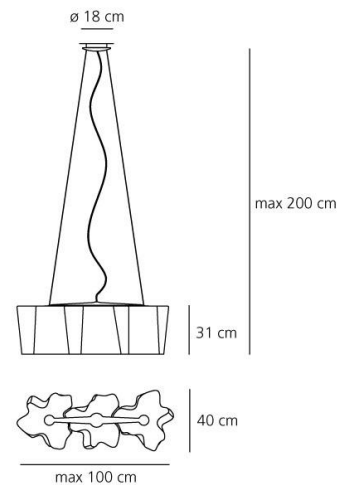

Available in four sizes and in four configurations: single, on line, 3x120° and 4x90°. Its modular shape lends itself to the creation and realisation of customized compositions, supplied as special project. Logico nano track is available with track adapter.

Light emission

● Diffused And Direct

TECHNICAL DATA SHEET

FEATURES

Product name: Logico sospensione 3 in linea
Article Code: 0455020A
Colour: White
Material: Painted metal, blown glass
Series: Design
Environment: Indoor
Area contract: Hospitality Hotel, Hospitality Restaurant, Office

OPTICS

Emission: Diffused And Direct

DIMENSIONS

Length: cm 100
Width: cm 40
Height: cm 31
Base Diameter: cm 18
Max Height from ceiling: cm 200
Cutout shape:

LAMPS NOT INCLUDED

Category: FLUO
Number: 3
Lbs: Tc-tse
Watt: 23
Socket: E27
Type: Fb
Colour Rendering: 1b
Colour temperature (K): N/s

DIMENSIONS**LAMP****LUMINAIR**

Voltage: 220V-240V