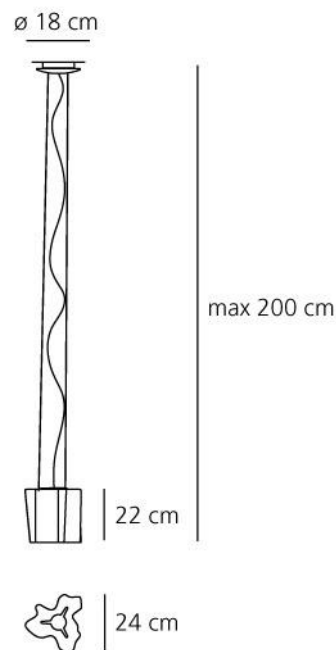

### TECHNICAL DATA SHEET

**FEATURES**

**Product name:** Logico sospensione mini singola  
**Article Code:** 0696020A  
**Colour:** White  
**Material:** Painted metal, blown glass  
**Series:** Design  
**Environment:** Indoor  
**Area contract:** Hospitality Hotel,Hospitality Restaurant,Office

**OPTICS**

**Emission:** Diffused And Direct

**DIMENSIONS**

**Length:** cm 24  
**Width:** cm 24  
**Height:** cm 22  
**Base Diameter:** cm 18  
**Max Height from ceiling:** cm 200  
**Cutout shape:**

**LAMPS NOT INCLUDED**

**Category:** HALO  
**Number:** 1  
**Lbs:** Qa60  
**Watt:** 70 W  
**Socket:** E27  
**Type:** Hsgsa/c/ub  
**Luminous Flux (lm):** 1180 lm  
**Colour Rendering:** 1a  
**Colour temperature (K):** 2900 K  
**Duration (h):** 2000

**DIMENSIONS****LAMP**

IP 20     

**LUMINAIR**

Voltage:

220V-240V