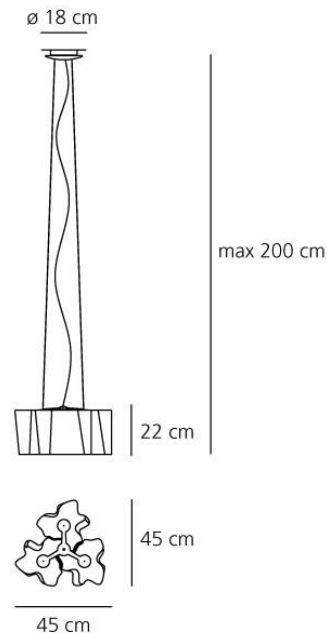

PRODUCT DATA SHEET

Logico sospensione mini 3x120°

DESIGN BY :

GerhardReichert,MicheleDe Lucchi
2006

MATERIALS :

Painted metal, blown glass

DESCRIPTION :

Suspension lamp composed by 3 elements. Painted metal structure, blown glass with polished-silk finish.

Available in four sizes and in four configurations: single, on line, 3x120° and 4x90°. Its modular shape lends itself to the creation and realisation of customized compositions, supplied as special project.

OPTICS

Emission: Diffused And Direct

DIMENSIONS

Length: cm 66
Width: cm 66
Height: cm 31
Base Diameter: cm 18
Max Height from ceiling: cm 200
Cutout shape:

LAMPS NOT INCLUDED

Category: HALO
Number: 3
Lbs: Qa60
Watt: 70 W
Socket: E27
Type: Hsgsa/c/ub
Luminous Flux (lm): 1180 lm
Colour Rendering: 1a
Colour temperature (K): 2900 K
Duration (h): 2000

DIMENSIONS

LAMP

IP 20

LUMINAIR

Voltage: 220V-240V