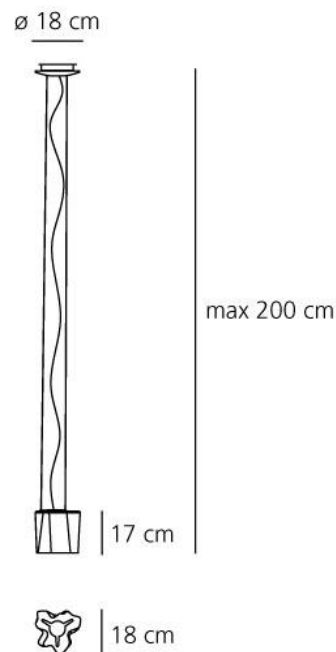

Available in four sizes and in four configurations: single, on line, 3x120° and 4x90°. Its modular shape lends itself to the creation and realisation of customized compositions, supplied as special project. Logico nano track is available with track adapter.

Light emission

● Diffused And Direct

IP 20     

+  -

TECHNICAL DATA SHEET

FEATURES

Product name: Logico sospensione micro singola
Article Code: 0648020A
Colour: White
Material: Painted metal, blown glass
Series: Design
Environment: Indoor
Area contract: Hospitality Hotel,Hospitality Restaurant,Office

OPTICS

Emission: Diffused And Direct

DIMENSIONS

Length: cm 18
Width: cm 18
Height: cm 17
Base Diameter: cm 18
Max Height from ceiling: cm 200
Cutout shape:

LAMPS NOT INCLUDED

Category: HALO
Number: 1
Lbs: Qt26
Watt: 42
Socket: E14
Type: N/s
Colour Rendering: 1a
Colour temperature (K): N/s

DIMENSIONS**LAMP**

IP 20     

LUMINAIR

Voltage:

220V-240V