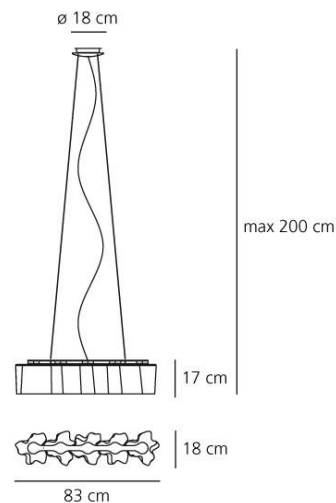

### Logico sospensione micro 5 in linea

**DESIGN BY :**

GerhardReichert,MicheleDe Lucchi  
2006

**MATERIALS :**

Painted metal, blown glass

**DESCRIPTION :**

Suspension lamp composed by 5 elements on line. Painted metal structure, blown glass diffuser with polished-silk finish.

### TECHNICAL DATA SHEET

**FEATURES**

Product name:	Logico sospensione micro 5 in linea
Article Code:	0652020A
Colour:	White
Material:	Painted metal, blown glass
Series:	Design
Environment:	Indoor
Area contract:	Hospitality Hotel,Hospitality Restaurant,Office

**OPTICS**

Emission:	Diffused And Direct
-----------	---------------------

**DIMENSIONS**

Length:	cm 83
Width:	cm 18
Height:	cm 17
Base Diameter:	cm 18
Max Height from ceiling:	cm 200
Cutout shape:	

**LAMPS NOT INCLUDED**

Category:	HALO
Number:	5
Lbs:	Qt26
Watt:	42
Socket:	E14
Type:	N/s
Colour Rendering:	1a
Colour temperature (K):	N/s

**DIMENSIONS****LAMP**

IP 20     

**LUMINAIR**

Voltage: 220V-240V