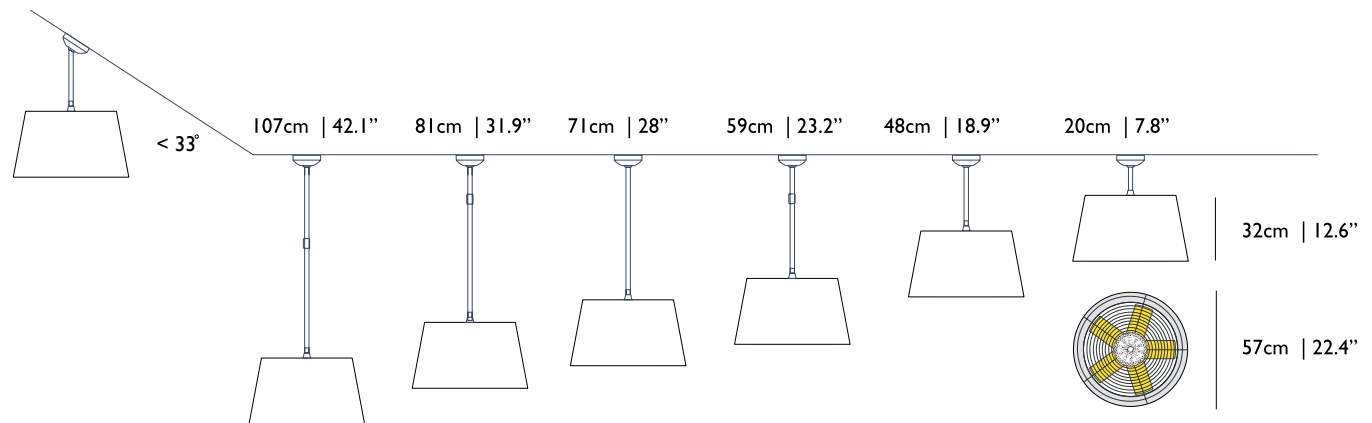

m o o o i®

Packaging

H	52 cm | 20"	H	35 cm | 13.8"
W	52 cm | 20"	W	55 cm | 21.7"
D	32 cm | 12.6"	D	55 cm | 21.7"
Colli 1/2: fan		Colli 2/2: shade	
Product weight:		Product weight:	
4 KG | 8.8 lb		1,1 KG | 2.43 lb	
With packaging:		With packaging:	
5 KG | 11 lb		1,6 KG | 3.5 lb	

Cleaning Instructions

Mistral should be cleaned regularly with a dry cloth or feather duster to prevent a build up of dust. For more stubborn stains use a familiar stain remover that does not contain bleach. Please ensure the light is not connected to a mains whilst cleaning is in progress. Always read the label of any cleaning products you wish to use on or near any item from the Moooi collection.

If cleaning of the blades is required, the top and/or bottom frames and shade can be removed. Make sure the fan is not connected to the mains to prevent movement of the blades.

Remove and clean the diffuser with lukewarm soapy water and a soft cloth or sponge. Do not immerse the diffuser in hot water. Do not put the diffuser into an automatic dishwasher.

Main dimensions

Remote Control
(black)