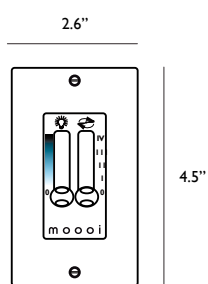

Mistral is ment for indoor use, when installing under a porch at outdoor conditions warranty will be void.

m o o o i[®]

Packaging

H	52 cm 20"	H	35 cm 13.8"
W	52 cm 20"	W	55 cm 21.7"
D	32 cm 12.6"	D	55 cm 21.7"
Colli 1/2: fan		Colli 2/2: shade	
Product weight:		Product weight:	
4 KG 8.8 lb		1,1 KG 2.43 lb	
With packaging:		With packaging:	
5 KG 11 lb		1,6 KG 3.5 lb	

Main dimensions

Remote Control
(black)

Wall control
(white, cULus version only)