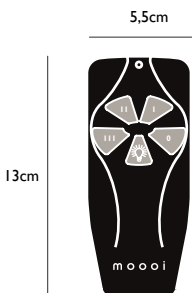

m o o o i®

Packaging

H	52 cm | 20"	H	35 cm | 13.8"
W	52 cm | 20"	W	55 cm | 21.7"
D	32 cm | 12.6"	D	55 cm | 21.7"
Colli 1/2: fan		Colli 2/2: shade	
Product weight:		Product weight:	
4 KG | 8.8 lb		1,1 KG | 2.43 lb	
With packaging:		With packaging:	
5 KG | 11 lb		1,6 KG | 3.5 lb	

Cleaning Instructions

Mistral should be cleaned regularly with a dry cloth or feather duster to prevent a build up of dust. For more stubborn stains use a familiar stain remover that does not contain bleach. Please ensure the light is not connected to a mains whilst cleaning is in progress. Always read the label of any cleaning products you wish to use on or near any item from the Moooi collection.

If cleaning of the blades is required, the top and/or bottom frames and shade can be removed. Make sure the fan is not connected to the mains to prevent movement of the blades.

Remove and clean the diffuser with lukewarm soapy water and a soft cloth or sponge. Do not immerse the diffuser in hot water. Do not put the diffuser into an automatic dishwasher.

Main dimensions

Remote Control
(black)