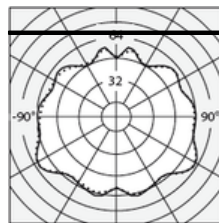

PRODUCT DATA SHEET

Atomo

Suspension lamp

LEDDimmable

W	Weight	Luminous Flux (lm)	Color	Code
32W		1338lm		NEW

⊕ IP20

AtomoLED	LED	luminaire
Power	27W	32W
Flux	2230lm	1338lm
CCT	3000K	3000K
CRI	80	
Color Tolerance	3	
Service Life		
Efficiency		60%
Efficacy	83lm/W	42lm/W