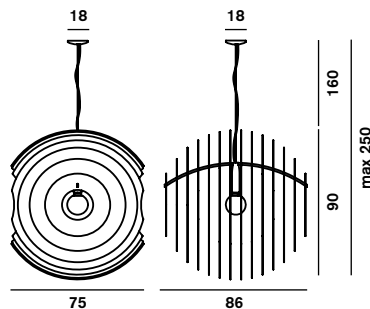

Supernova is a sphere, made up of 7 pairs of discs of different forms, attached in sequence onto a slightly curved suspended metal bar. And the bulb in the middle is like the incandescent nucleus of a planet. It is a full volume that is largely created by the empty spaces between the discs.

Description

Suspension lamp with diffused light.
Lamp consisting of 14 laser-cut slabs of 7 different shapes in aluminium: matt natural or epoxy powder coated. The special arrangement of the internal discs guarantees optimal reflection while at the same time avoiding glare. Matt chromed metal support frame, stainless steel suspension cable and transparent electrical cable. Ceiling rose with galvanised metal bracket and matt chromed metal cover. Canopy decentralisation kit available.

Materials: matt or lacquered aluminium

Colours: aluminium, multicolour

Brightness
diffused light

Model

Supernova

Weight

net kg: 8,00
gross kg: 10,00

Packing

vol.m³: 0,110
n.bboxes: 1

Bulbs

– fluorescent 1x23W E27

Certifications

Supernova XL

Weight

net kg: 18,50
gross kg: 26,00

Packing