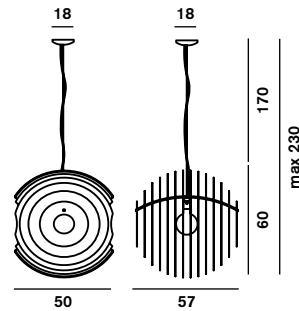

Supernova is a sphere, made up of 7 pairs of discs of different forms, attached in sequence onto a slightly curved suspended metal bar. And the bulb in the middle is like the incandescent nucleus of a planet. It is a full volume that is largely created by the empty spaces between the discs.

Description

Suspension lamp with diffused light.
Lamp consisting of 14 laser-cut slabs of 7 different shapes in aluminium: matt natural or epoxy powder coated. The special arrangement of the internal discs guarantees optimal reflection while at the same time avoiding glare. Matt chromed metal support frame, stainless steel suspension cable and transparent electrical cable. Ceiling rose with galvanised metal bracket and matt chromed metal cover. Canopy decentralisation kit available.

Materials: matt or lacquered aluminium

Colours: aluminium, multicolour

Brightness
diffused light

Model

Supernova

Weight

net kg: 8,00
gross kg: 10,00

Packing

vol.m³: 0,110
n.bboxes: 1

Bulbs

– fluorescent 1x23W E27

Certifications

Supernova XL

Weight

net kg: 18,50
gross kg: 26,00

Packing