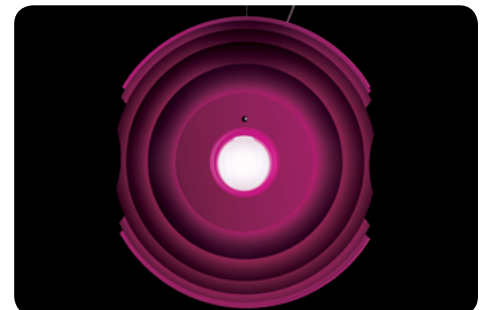

Certifications

[2D/3D drawings](#)
[photometric info](#)
[assembly instructions](#)

area download