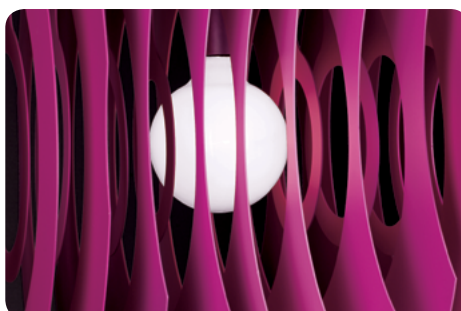

Certifications

[2D/3D drawings](#)
[photometric info](#)
[assembly instructions](#)

area download