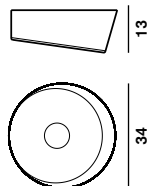

Model

Lumiere XXL