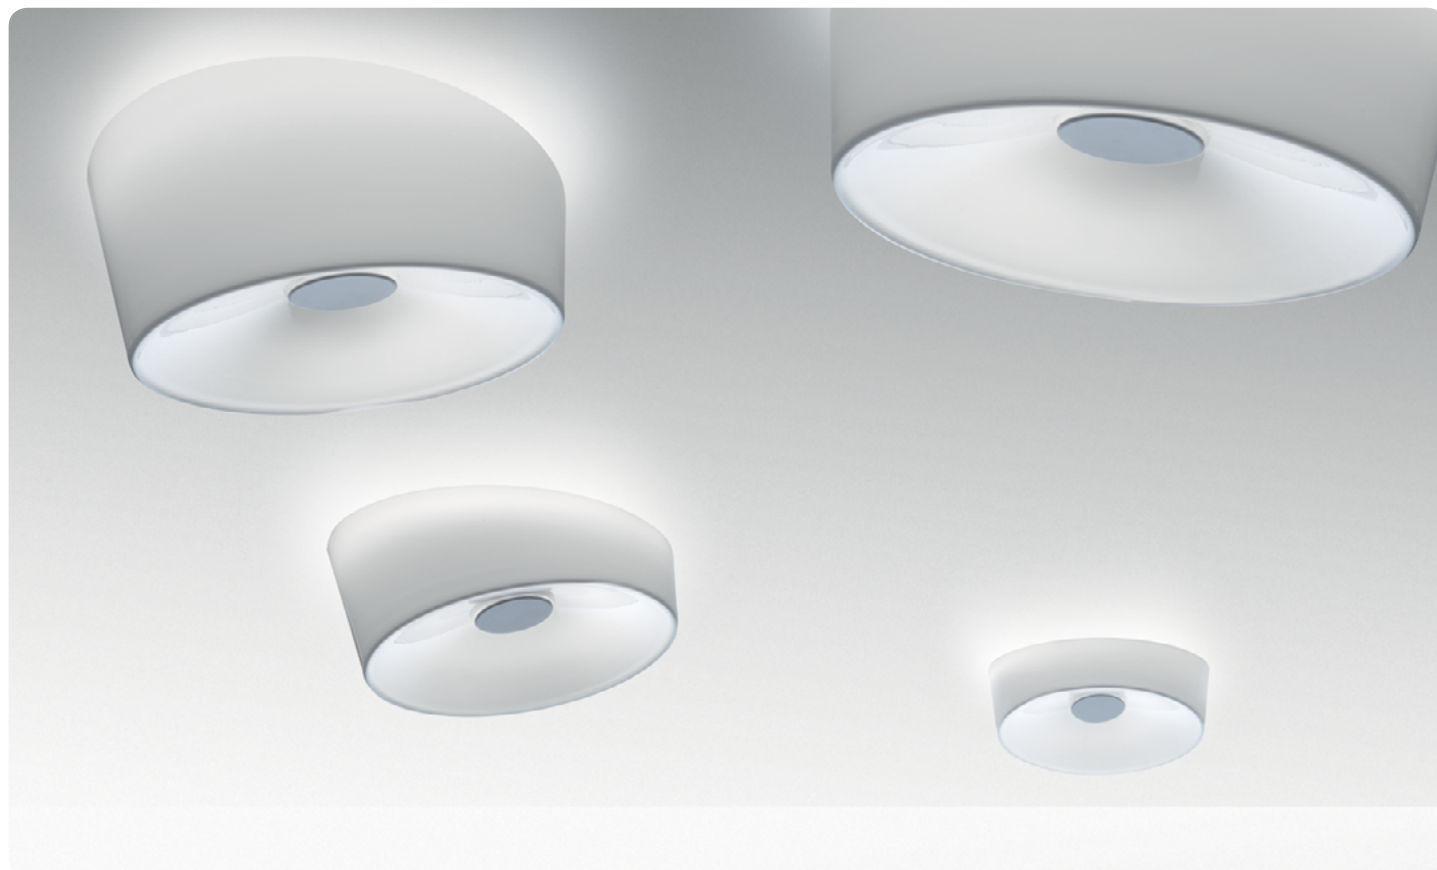

# Lumiere XXL+XXS, ceiling design Rodolfo Dordoni 2010

FOSCARINI

The ceiling lamp Lumiere XXL and XXS characterise the space with its own dynamism, thanks to essential and brand new geometries, created with the expert craftsmanship of master glassmakers. Their movement is created by their strong lines and by the orientation of the upper surface of the diffuser, which lies oblique to the surface it rests on, as the result of a cut that sections the glass in a surprising and original way.

By using multiple versions of the two dimensions or simply orientating the glass in a different way you can create an interplay of balance and lively compositions.

## Description

Wall or ceiling lamp with diffused light. Hand-blown cased glass diffuser with glossy finish and oblique cut. Ceiling plate and central element, which acts as a glass-lock, in epoxy powder coated metal, electronic ballast. XXL model available also as dimming version (1x55W)

**Materials:** blown glass and lacquered metal

**Colours:** white