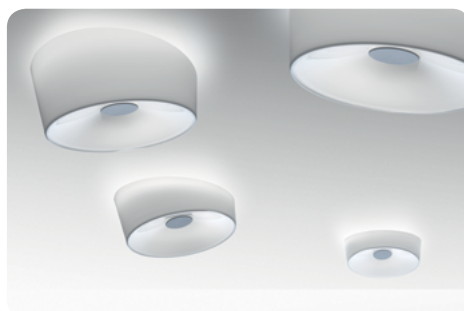

Lumiere XXL+XXS, ceiling technical info

FOSCARINI

Description

Wall or ceiling lamp with diffused light. Hand-blown cased glass diffuser with glossy finish and oblique cut. Ceiling plate and central element, which acts as a glass-lock, in epoxy powder coated metal, electronic ballast. XXL model available also as dimming version (1x55W)

Materials: blown glass and lacquered metal

Colours: white

Brightness

diffused light

Model

Lumiere XXL

Weight

net kg: 3,40
gross kg: 4,50

Packing

vol.m³: 0,063
n.boxes: 2

Bulbs

– fluorescent 1x40W + 1x22W 2GX13
electronic ballast

Certifications

Lumiere XXS

Weight

net kg: 1,80
gross kg: 2,40

Packing

vol.m³: 0,025
n.boxes: 2

Bulbs

– fluorescent 2x18W G24q-2
electronic ballast

Certifications

[2D/3D drawings](#)
[photometric info](#)
[assembly instructions](#)

[area download](#)