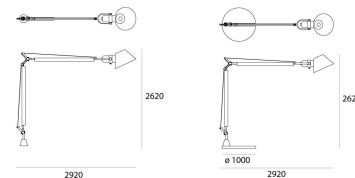

PRODUCT DATA SHEET

Tolomeo Xxl

The famous Tolomeo, icon of the Italian Design, becomes giant. In scale 4:1 relative to the table model, it's both indoor and outdoor. Base made up of mass-coloured concrete; mobile-arm structure in extruded EN-AW-6060 aluminium with bright anodizing treatment; diffuser in mass-pigmented polypropylene, screen in light-diffusing silkscreened methacrylate, reflector in painted aluminium; polished-painted articulations in die-cast EN-AB 46100 aluminium; adjustment system in AISI 316 stainless steel; silicone seal gaskets.

Silver Grey

FLUOFloor

W	Weight	Luminous Flux (lm)	Color	Code
2x57			■	1532010A
W			■	1535010A

2x57
W

■ 1532010A
■ 1535010A

IP55

FLUO

— C = 0°-180° Cd/Klm