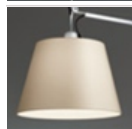

TOLOMEO SOSP.DEC.SOLO DIFF.PERGAMENA	0372050A