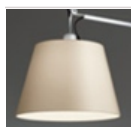

### Tolomeo Suspension Decentralized

Cantilevered arms in polished aluminium; joints in polished aluminium; diffuser in matt aluminium or in parchment paper or silk satin fabric or stainless steel ring.

#### Accessories

	Code
TOLOMEO SOSP.DEC.SOLO DIFFUSORE ANELLO	0325050A

TOLOMEO SOSP.DEC.SOLO DIFF.METALLO	0371050A
------------------------------------	----------

TOLOMEO SOSP.DEC.SOLO DIFF.PERGAMENA	0372050A
--------------------------------------	----------