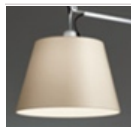

TOLOMEO MEGA DIFF.RASO 320

0780020A