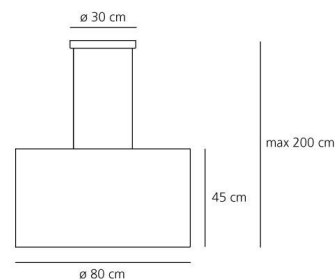

### DIMENSIONS

Height:	cm 45
Cutout width:	cm 80
Base Diameter:	cm 30
Max Height from ceiling:	cm 200
Cutout shape:	

### DIMENSIONS