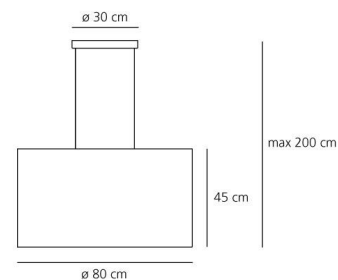

OPTICS

Emission:	Direct/indirect
-----------	-----------------

DIMENSIONS

Height:	cm 45
Cutout width:	cm 80
Base Diameter:	cm 30
Max Height from ceiling:	cm 200
Cutout shape:	

LAMPS INCLUDED

Category:	HALO
Number:	1
Lbs:	Qt-de12
Watt:	400
Socket:	R7s
Type:	Hdg
Colour Rendering:	1a
Colour temperature (K):	N/s

DIMENSIONS

LAMP

IP 20     

LUMINAIR

Starter:	Electronic Integrated
Voltage:	220V-240V

Artemide

Category: HALO
Number: 3
Lbs: Qt18
Watt: 150
Socket: B15d
Type: Hsgst/c
Colour Rendering: 1a
Colour temperature (K): 2900