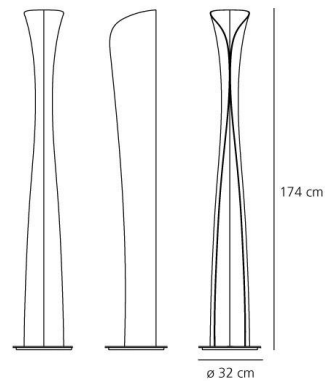

PRODUCT DATA SHEET

Cadmo White/white

DESIGN BY :

KarimRashid
2006

MATERIALS :

Steel

DESCRIPTION :

Floor lamp. A steel panel screens and releases a soft indirect light upwards together with a diffused light along the vertical aperture of the lamp. Combination of halogen light sources, for indirect and diffused emission, with separate switching. Painted steel body lamp, with cover-base in painted inox-steel.

OPTICS

Emission: Indirect And Diffused

DIMENSIONS

Height: cm 174
Cutout width: cm 32
Cutout shape:

LAMPS INCLUDED

Category: HALO
Number: 1
Lbs: Qt-de12
Watt: 230
Socket: R7s
Type: Hdg
Colour Rendering: 1a
Colour temperature (K): 3000
Duration (h): 2000

Category: HALO
Number: 1
Lbs: R63
Watt: 60
Socket: E27
Type: Irr
Colour Rendering: 1a
Colour temperature (K): 2500

DIMENSIONS

LAMP

IP 20     

Dimmer

LUMINAIR

Voltage: 220V-240V