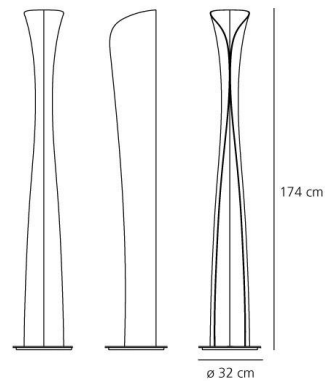

### Cadmo LED mirror/white

**DESIGN BY :**

KarimRashid  
2013

**MATERIALS :**

Steel

**DESCRIPTION :**

Floor lamp. A steel panel screens and releases a soft indirect light upwards together with a diffused light along the vertical aperture of the lamp. Combination of LED light sources, for indirect and diffused emission, with separate switching. Painted steel body lamp, with cover-base in painted inox-steel.

**OPTICS**

**Emission:** Indirect And Diffused

**DIMENSIONS**

**Height:** cm 174  
**Cutout width:** cm 32  
**Cutout shape:**

**LAMPS INCLUDED**

**Category:** LED  
**Watt:** 7  
**Luminous Flux (lm):** 67  
**Typology:** 2  
**Color temperature (K):** 3000  
**Class:** A

**Category:** LED  
**Watt:** 45 W  
**Luminous Flux (lm):** 3158 lm  
**Typology:** 1  
**Color temperature (K):** 3000 K  
**Class:** A

**DIMENSIONS****LAMP**

IP 20     

Dimmer

**LUMINAIR**

**Voltage:** 220V-240V