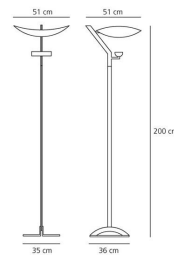

#### DIMENSIONS

Height:	cm 200
Cutout width:	cm 51
Base Length:	cm 35
Base Width:	cm 36
Cutout shape:	

#### DIMENSIONS