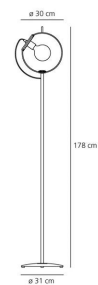

PRODUCT DATA SHEET

Miconos terra

**DESIGN BY :**

ErnestoGismondi
1999

MATERIALS :

Polished chromed metal, blown glass

DESCRIPTION :

Base and stem in polished chromed metal, diffuser in transparent blown glass.

With on-off.

Light emission

Diffused, indirect

TECHNICAL DATA SHEET

FEATURES

Product name:	Miconos terra
Article Code:	A017250
Colour:	Transparent
Material:	Polished chromed metal, blown glass
Series:	Design
Environment:	Indoor
Area contract:	Private Residence

OPTICS

Emission:	Diffused, indirect
-----------	--------------------

DIMENSIONS

Height:	cm 178
Cutout width:	cm 30
Base Diameter:	cm 31
Cutout shape:	

LAMPS NOT INCLUDED

Category:	FLUO
Number:	1
Lbs:	G120
Watt:	23
Socket:	E27
Type:	Fbg
Colour Rendering:	1b
Colour temperature (K):	2700
Duration (h):	12000

DIMENSIONS**LAMP****LUMINAIR**

Voltage: 220V-240V