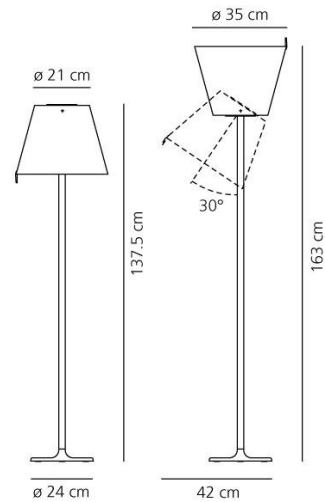

OPTICS

Emission:	Diffused,direct Diffused Adjustable, indirect
-----------	---

DIMENSIONS

Height:	cm 137
Cutout width:	cm 35
Base Diameter:	cm 24
Max Extension Height:	cm 163
Inclination:	30
Rotation:	210
Cutout shape:	

LAMPS NOT INCLUDED

Category:	HALO
Number:	2
Watt:	52
Socket:	E27

DIMENSIONS**LAMP**

IP 20     

LUMINAIR

Voltage: 220V-240V

AWARDS

Design Innovationen Design Zentrum Nordrhein Westfalen Reddot Design Award 1999