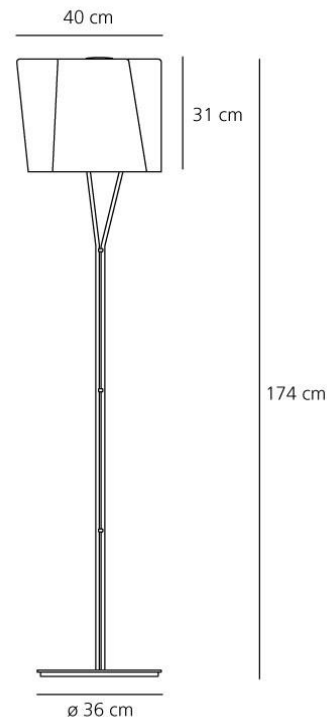

PRODUCT DATA SHEET

Logico terra

DESIGN BY :

GerhardReichert,MicheleDe Lucchi
2001

MATERIALS :

Painted metal, blown glass

DESCRIPTION :

Painted metal structure, blown glass diffuser with polished-silk finish.

Logico terra has a touch dimmer to adjust the light intensity.

Light emission

● Diffused And Direct

IP 20     
Dimmer

TECHNICAL DATA SHEET

FEATURES

Product name: Logico terra
Article Code: 0456020A
Colour: White
Material: Painted metal, blown glass
Support: Base
Series: Design
Environment: Indoor
Area contract: Hospitality Hotel,Hospitality Restaurant,Office

OPTICS

Emission: Diffused And Direct

DIMENSIONS

Length: cm 40
Width: cm 40
Height: cm 174
Base Diameter: cm 36
Cutout shape:

LAMPS NOT INCLUDED

Category: HALO
Number: 3
Lbs: Qa60
Watt: 70 W
Socket: E27
Type: Hsgsa/c/ub
Luminous Flux (lm): 1180 lm
Colour Rendering: 1a
Colour temperature (K): 2900 K
Duration (h): 2000

DIMENSIONS

LAMP

IP 20     

Dimmer

LUMINAIR

Voltage:

220V-240V