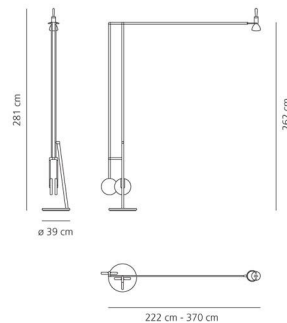

PRODUCT DATA SHEET

Ipogeo

DESIGN BY :

JoeWentworth
2008

MATERIALS :

Iron, aluminium

DESCRIPTION :

Floor lamp totally adjustable. Conceived in macro-scale, due to a meticulous balancing of loads, it brings light to every corner of the room with just a simple gesture. Iron and aluminium base; painted extruded aluminium adjustable arms; die-cast aluminium joints; painted iron counterweights.

Light emission

Direct Adjustable

IP 20     
Dimmer

TECHNICAL DATA SHEET

FEATURES

Product name:	Ipogeo
Article Code:	0690010A
Colour:	Polished black / Polished red
Material:	Iron, aluminium
Series:	Design
Environment:	Indoor
Area contract:	Private Residence

OPTICS

Emission:	Direct Adjustable
-----------	-------------------

DIMENSIONS

Length:	cm 222
Height:	cm 281
Base Diameter:	cm 39
Max Extension Length:	cm 370
Cutout shape:	

LAMPS INCLUDED

Category:	HALO
Number:	1
Lbs:	Qpar38
Watt:	150
Socket:	E27
Type:	Hags/ub
Colour Rendering:	1a
Colour temperature (K):	2900
Duration (h):	2000

DIMENSIONS

LAMP

IP 20     

Dimmer

LUMINAIR

Voltage: 220V-240V