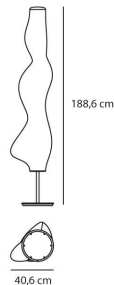

PRODUCT DATA SHEET

Empirico terra

**DESIGN BY :**

KarimRashid
2012

MATERIALS :

Polyethylene, aluminum

DESCRIPTION :

Floor lamp, extension of the Empirico range. Structure in painted aluminum, rotationally moulded polyethylene with opal glossy finish.

Light emission

IP 20  
Dimmer

TECHNICAL DATA SHEET

FEATURES

Product name: Empirico terra
Article Code: 1654010A
Colour: White
Material: Polyethylene, aluminum
Series: Design
Environment: Indoor
Area contract: Private Residence

DIMENSIONS

Height: cm 188
Cutout width: cm 40.6
Cutout shape:

LAMPS INCLUDED

Category: FLUO
Number: 2
Lbs: T5
Watt: 35
Socket: G5

DIMENSIONS**LAMP**

IP 20  

Dimmer

LUMINAIR