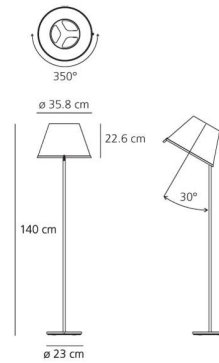

#### DIMENSIONS

Height:	cm 140
Cutout width:	cm 35.8
Base Diameter:	cm 23
Cutout shape:	

#### DIMENSIONS