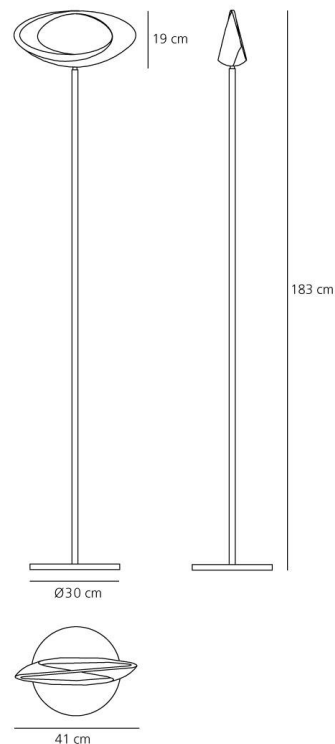

### Cabildo terra

**DESIGN BY :**

EricSolè  
2007

**MATERIALS :**

Painted die-cast aluminium, steel

**DESCRIPTION :**

Steel base and stem; body lamp in painted die-cast aluminium. The indirect light shapes the body lamp, bringing out its winding form and giving it the astonishing appearance of a ring of light.

### TECHNICAL DATA SHEET

**FEATURES**

**Product name:** Cabildo terra  
**Article Code:** 1189010A  
**Colour:** White  
**Material:** Painted die-cast aluminium, steel  
**Series:** Design  
**Environment:** Indoor  
**Area contract:** Private Residence

**OPTICS**

**Emission:** Indirect Diffused

**DIMENSIONS**

**Length:** cm 41  
**Height:** cm 183  
**Base Diameter:** cm 30  
**Cutout shape:**

**LAMPS INCLUDED**

**Category:** HALO  
**Number:** 1  
**Lbs:** Qt-de12  
**Watt:** 230  
**Socket:** R7s  
**Type:** Hdg  
**Colour Rendering:** 1a  
**Colour temperature (K):** 3000  
**Duration (h):** 2000

**DIMENSIONS****LAMP**

IP 20     

Dimmer

**LUMINAIR**

Voltage:

220V-240V