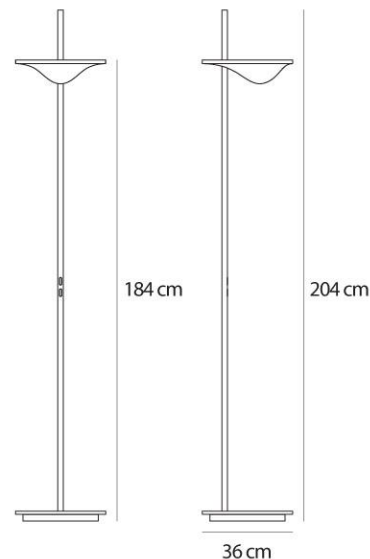

Light emission

Direct, Indirect and Direct/Indirect

IP 20  
Dimmer

TECHNICAL DATA SHEET

FEATURES

Product name:	Alcatraz
Article Code:	1745010A
Colour:	Polished white
Material:	Painted meta, thermoplastic, die-cast aluminium
Series:	Design
Environment:	Indoor

OPTICS

Emission:	Direct, Indirect and Direct/Indirect
-----------	--------------------------------------

DIMENSIONS

Height:	cm 204
Base Diameter:	cm 36
Cutout shape:	

LAMPS INCLUDED

Category:	LED
Watt:	14,5
Luminous Flux (lm):	700
Number:	1 x 1
Typology:	1
Color temperature (K):	3000
Class:	A
Voltage:	220
Current:	350mA

Category:	LED
Watt:	43,5
Luminous Flux (lm):	3400
Number:	1 x 1
Typology:	1
Color temperature (K):	3000
Class:	A
Voltage:	220
Current:	1200mA

DIMENSIONS**LAMP**

IP 20  

Dimmer