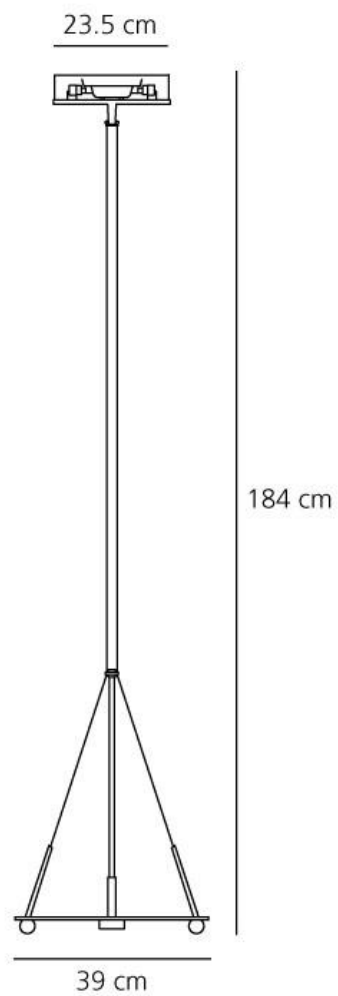

PRODUCT DATA SHEET

Acheo terra

**DESIGN BY :**

GianfrancoFrattini
1988

MATERIALS :

Chromed metal

DESCRIPTION :

Base and stem in grey painted steel. Diffuser in borosilicate glass with chromed aluminium support. There steel tension cables fixed to the base with adjustable clamps guarantee the stem's stability. Indirect light emission.

Lamp included. With dimmer.

Light emission

Indirect

TECHNICAL DATA SHEET

FEATURES

Product name:	Acheo terra
Article Code:	A013700
Colour:	Grey
Material:	Chromed metal
Support:	Base
Series:	Design
Environment:	Indoor
Area contract:	Private Residence

DIMENSIONS**OPTICS**

Emission:	Indirect
-----------	----------

DIMENSIONS

Width:	cm 39
Height:	cm 184
Cutout shape:	

LAMPS INCLUDED

Category:	HALO
Number:	1
Lbs:	Qt-de12
Watt:	300
Socket:	R7s
Type:	Hdg/ub
Colour Rendering:	1a
Colour temperature (K):	2900
Duration (h):	2000

LAMP

20   

LUMINAIR

Voltage:

220V-240V

AWARDS

Design Innovationen Design Zentrum Nordrhein Westfalen 1989 - Essen (Allemagne)